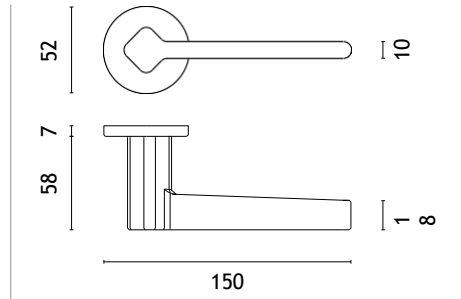

NINFEA R

rosette R SLIM 7MM

model

matching rosettes

door handle
code: AS NINFEA R 7S

key ecutcheon
code: AS R 7S OB

euro ecutcheon
code: AS R 7S PZ

bathroom turn
code: AS R 7S WC

finish

LC
polished chrome

SC
satin chrome

Finalist of the competition Dobry Wzór 2018

* Till end of stock