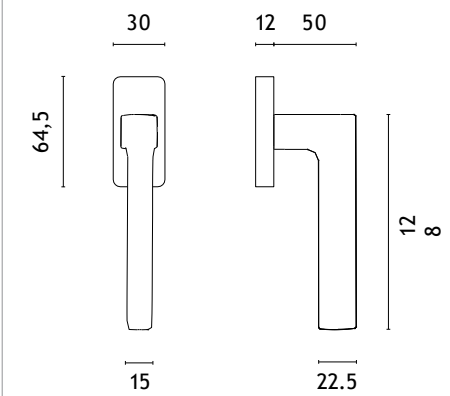

MSB
titanium

The window handle is available in a door version (page 239)

*When ordering, please specify the side of the window handle: right (R) or left (L).

OGA

STILE

model

finish

window handle
code: ST O OGA Q