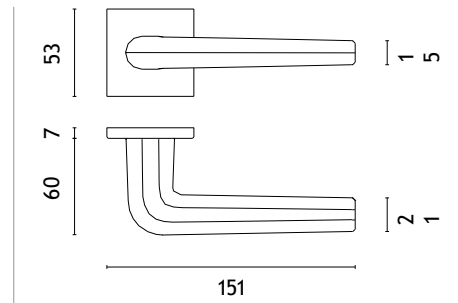

LC
polished chrome

SC
satin chrome

BK
matt black

FUNKIA Q

rosette Q SLIM 7MM

model

door handle
code: AT FUNKIA Q 7S

matching rosettes