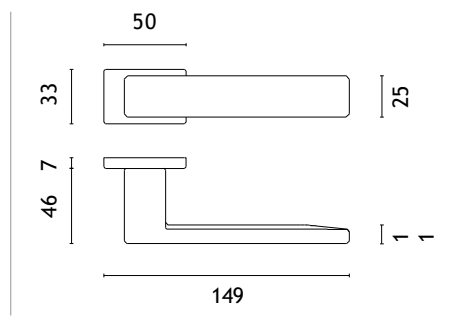

PINA RT

rosette RT SLIM 7MM

model

matching rosettes

door handle
code: AS PINA RT 7S

key ecutcheon
code: AS RT 7S OB

euro ecutcheon
code: AS QRT 7S PZ

bathroom turn
code: AS RT 7S WC

finish

LC
polished chrome

SC
satin chrome

BK
matt black

LG
polish gold

KG
matt gold