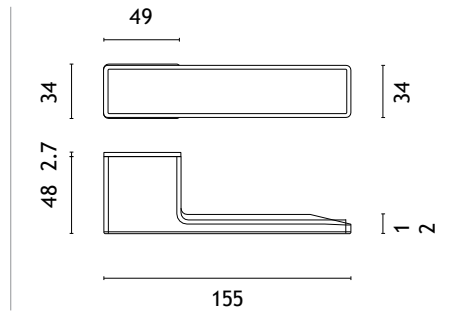

decorated white
with a hole
code: ASG I G WHITE DEKOR ZAM

decorated black
code: ASG I G BK DEKOR

decorated black
with a hole
code: ASG I G BK DEKOR ZAM

HEDERA

rosette RTH LOCK

model and finish

door handle-door handle without lock
code: ASG HEDERA RTH LOCK