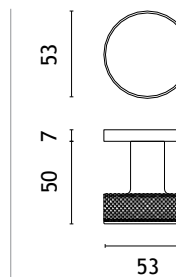

TUJA

rosette R SLIM 7MM

APRILE

model

matching rosettes

door knob
code: AT TUJA R 7S

key ecutcheon
code: AT R 7S OB

euro ecutcheon
code: AT R 7S PZ

bathroom turn
code: AT R 7S WC

finish

CP
polished chrome

BLACK
matt black

GOLD PVD
polish gold

GOLD SATIN
matt gold

The set includes a door handle (page 91)

* When ordering, please specify the version of the knob: one-side fixed, one-side movable, two-side fixed, two-side fixed-movable, two-side movable.