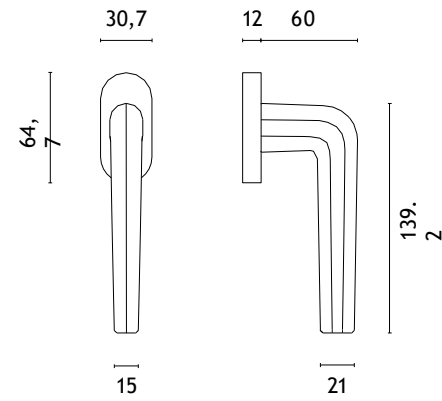

model

finish

window handle
code: AT O FUNKIA R

The window handle is available in a door version (page 61)

*When ordering, please specify the side of the window handle: right (R) or left (L).