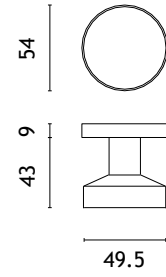

OVAL 1705

model

matching rosettes

door knob
code: SM OVAL 1705

key ecutcheon
code: SM OVAL 1710 OB

euro ecutcheon
code: SM OVAL 1711 PZ

bathroom turn
code: SM OVAL 1712 WC /
OVAL 1713 WC W/Z

finish

16
stainless steel

F5
matt black

* One-sided door knob intended for assembly with a door handle.