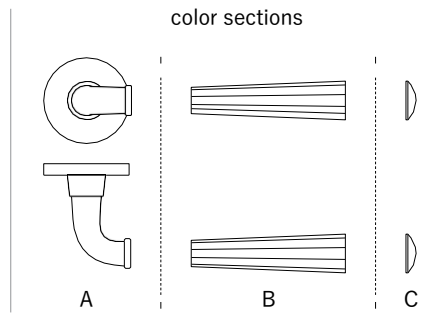

MARIGOLD MULTICOLOR

APRILE

rosette R SLIM 7MM