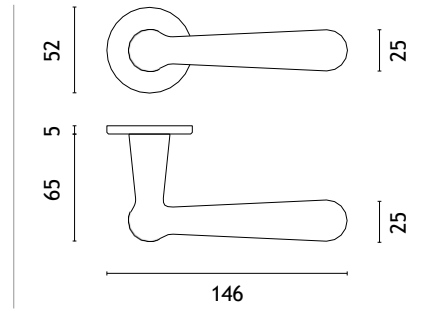

ROSEMARY

rosette R SUPER SLIM 5MM

APRILE

model

matching rosettes

door handle
code: AS ROSEMARY R 55

key ecutcheon
code: AS R 55 OB

euro ecutcheon
code: AS R 55 PZ