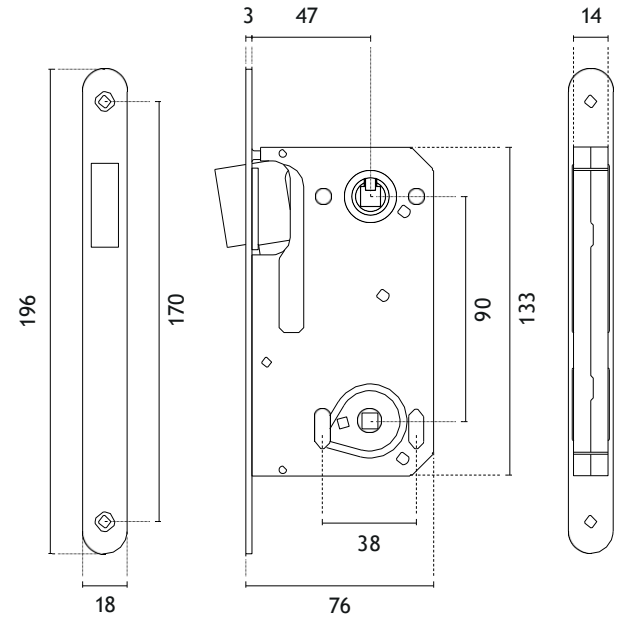

Magnetic lock 2869 WC 90

model

finish

magnetic lock
code: 3W ZAM 2869

03
polished chrome

36
nickel

153
matt black

LG PVD
polish gold

WH
matt white