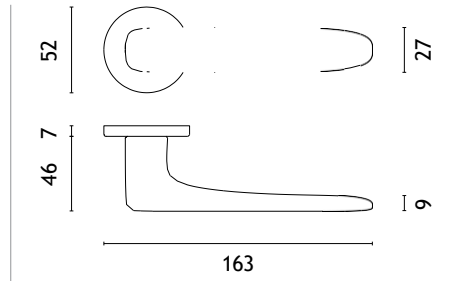

ROSA

rosette R SLIM 7MM

model

matching rosettes

door handle
code: AS ROSA R 7S

key ecutcheon
code: AS R 7S OB

euro ecutcheon
code: AS R 7S PZ

bathroom turn
code: AS R 7S WC

finish

LC
polished chrome

SC
satin chrome

BK
matt black

* Till end of stock.