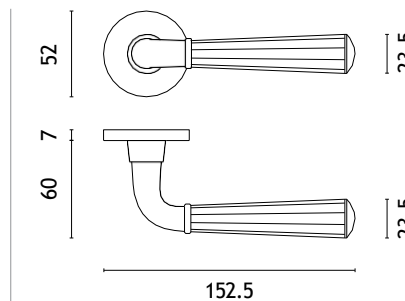

MARIGOLD

rosette R SLIM 7MM

APRILE