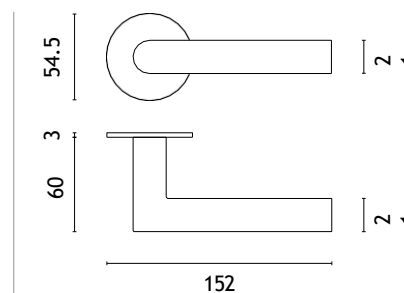

PN PVD
copper

OVAL 1750

rosette ULTRA SLIM 3MM

model

matching rosettes

door handle
code: SH OVAL 1750 3MM

key ecutcheon
code: SH OVAL 3MM
1710 OB

euro ecutcheon
code: SH OVAL 3MM
1711 PZ