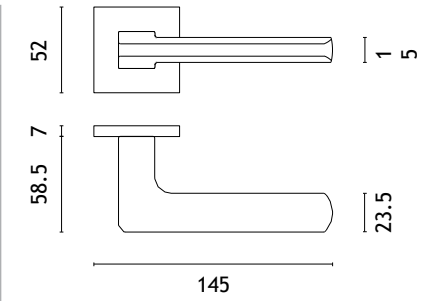

YUKA Q

rosette Q SLIM 7MM

model

matching rosettes

door handle
code: AS YUKA Q 75

key ecutcheon
code: AS Q 75 OB

euro ecutcheon
code: AS Q 75 PZ

bathroom turn
code: AS Q 75 WC

finish

LC
polished chrome

SC
satin chrome

BK
matt black

WH
matt white