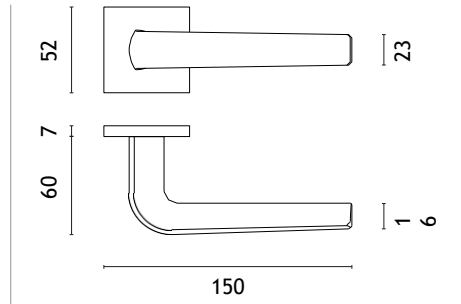

LC
polished chrome

SC
satin chrome

BK
matt black

LG
polish gold

KG
matt gold

MELA

rosette Q SLIM 7MM

model