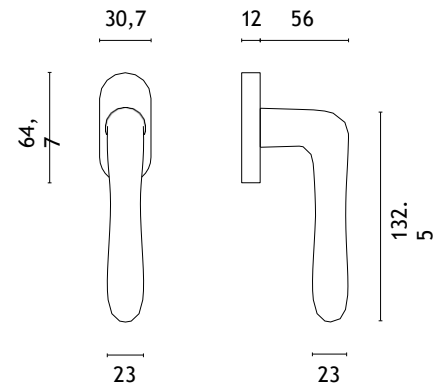

model

finish

window handle
code: AT O CYNIA R

The window handle is available in a door version (page 49)

*When ordering, please specify the side of the window handle: right (R) or left (L).