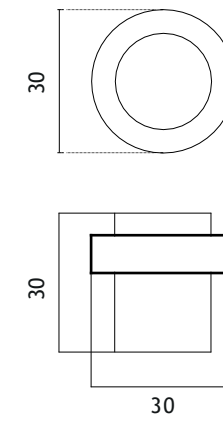

model

finish

door bumper
code: SH 1719

16
stainless steel

F5
matt black

GOLD PVD
polish gold

WH
matt white

BS PVD
basalt

PN PVD
copper