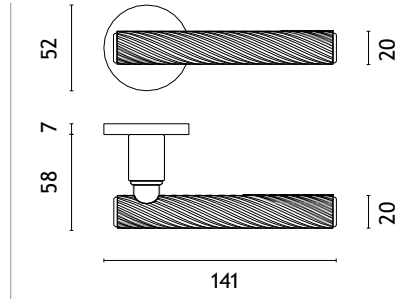

KERRIA

rosette R SLIM 7MM

model

matching rosettes

door handle
code: AS KERRIA R 7S

key ecutcheon
code: AS R 7S OB

euro ecutcheon
code: AS R 7S PZ

bathroom turn
code: AS R 7S WC

finish

BK
matt black

KG
matt gold

GYM
graphite

The set includes a door knob (page 278)

The set includes a furniture pull (page 340, 341)