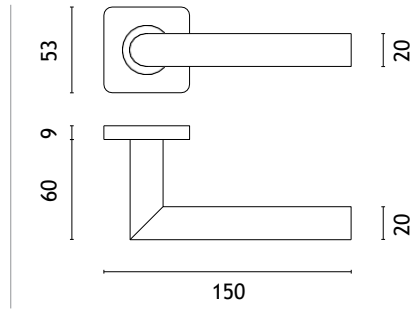

KVADRAT 1701

model

matching rosettes

key ecutcheon
code: SM KVADRAT
1710 OB

euro ecutcheon
code: SM KVADRAT
1711 PZ

bathroom turn
code: SM KVADRAT 1712 WC /
SM KVADRAT 1713 WC W/Z

door handle
code: SM KVADRAT 1701

finish

16
stainless steel

F5
matt black