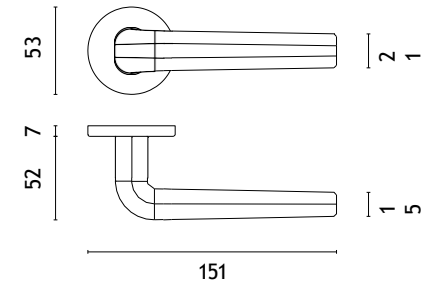

INULA

rosette R SLIM 7MM

model

matching rosettes

door handle
code: AT INULA R 7S

key ecutcheon
code: AT R 7S OB

euro ecutcheon
code: AT R 7S PZ

bathroom turn
code: AT R 7S WC

finish

CP
polished chrome

MSC
satin chrome

BLACK
matt black

GOLD PVD
polish gold

The door handle is available in a window version (page 295)