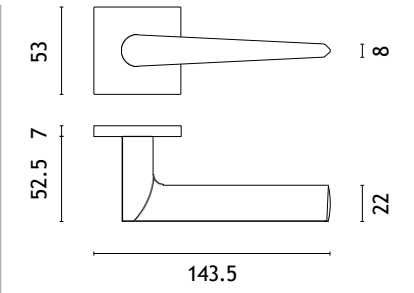

finish

CP
polished chrome

MSC
satin chrome

BLACK
matt black

GOLD PVD
polish gold

The door handle is available in a window version (page 303)

ARNICA Q

rosette Q SLIM 7MM