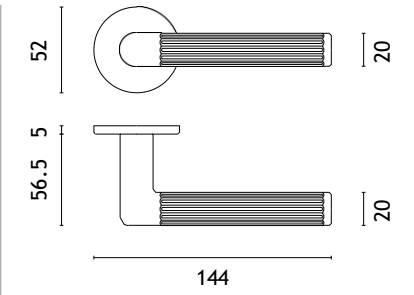

LG
polish gold

KG
matt gold

PN PVD
copper

Finalist of the competition Dobry Wzór 2022

LOBELIA

rosette R SUPER SLIM 5MM

model

matching rosettes