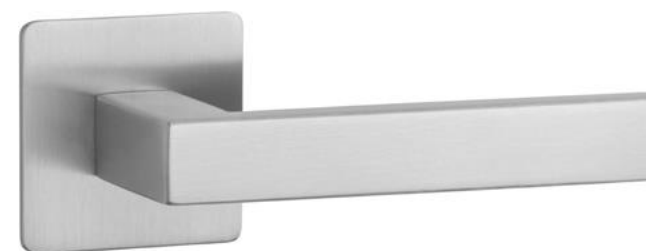

KVADRAT 1760

rosette ULTRA SLIM 3MM

model

matching rosettes

door handle

code: SH KVADRAT 1760 3MM

key ecutcheon

code: SH KVADRAT 3MM
1710 OB

euro ecutcheon

code: SH KVADRAT 3MM
1711 PZ

bathroom turn

code: SH KVADRAT 3MM
1712 WC

finish

16
stainless steel

F5
matt black

WH
matt white

GOLD PVD
polish gold

* One-sided door door knob intended for assembly with a door handle.