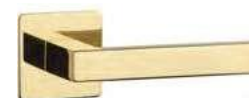

GOLD PVD
polish gold

* One-sided door door knob intended for assembly with a door handle.