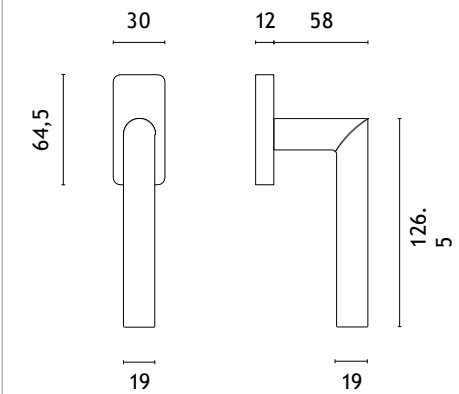

ARABIS Q

APRILE

model

finish

window handle
code: AT O ARABIS Q

CP
polished chrome

MSC
satin chrome

BLACK
matt black

WHITE
matt white

GOLD PVD
polish gold

GOLD SATIN
matt gold

The window handle is available in a door version (page 129)

*When ordering, please specify the side of the window handle: right (R) or left (L).