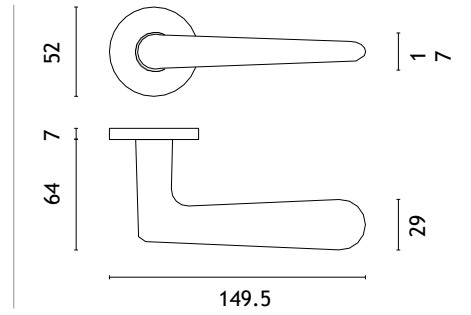

Design
MARIA JEGLIŃSKA-ADAMCZEWSKA

LAVANDA

rosette R SLIM 7MM

APRILE

model

matching rosettes

door handle
code: AS LAVANDA R 7S

key ecutcheon
code: AS R 7S OB

euro ecutcheon
code: AS R 7S PZ

bathroom turn
code: AS R 7S WC

finish

KG
matt gold

SNM
nickel

GYM
graphite