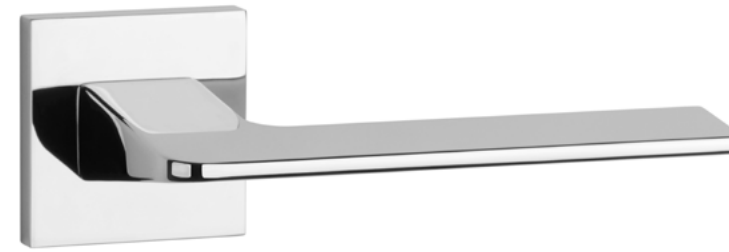

rosette Q SLIM 7MM

STILE

model

matching rosettes

key ecutcheon
code: ST Q 75 OB

euro ecutcheon
code: ST Q 75 PZ

bathroom turn
code: ST Q 75 WC

door handle
code: ST OMA Q 75 PSC