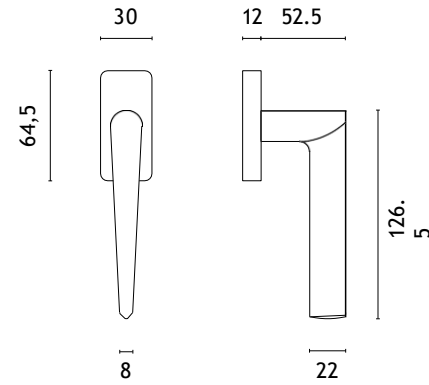

ARNICA Q

APRILE

model

finish

window handle
code: AT O ARNICA Q

CP
polished chrome

MSC
satin chrome

BLACK
matt black

The window handle is available in a door version (page 131)

*When ordering, please specify the side of the window handle: right (R) or left (L).