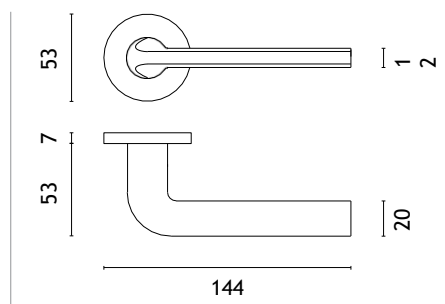

OLEANDRO

rosette R SLIM 7MM

APRILE

model

matching rosettes

door handle
code: AT OLEANDRO R 75

key ecutcheon
code: AT R 75 OB

euro ecutcheon
code: AT R 75 PZ

bathroom turn
code: AT R 75 WC

finish

CP
polished chrome

MSC
satin chrome

BLACK
matt black

The door handle is available in a window version (page 300)