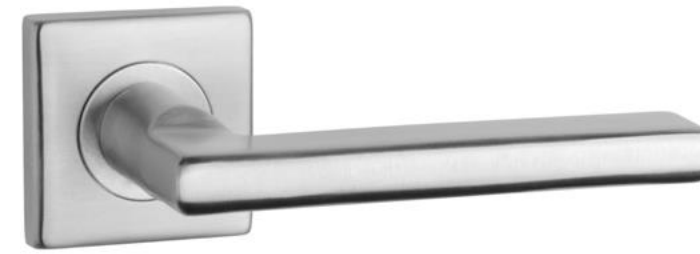

finish

16
stainless steel

F5
matt black

KVADRAT 1702

model

matching rosettes

key ecutcheon
code: SM KVADRAT
1710 OB

euro ecutcheon
code: SM KVADRAT
1711 PZ