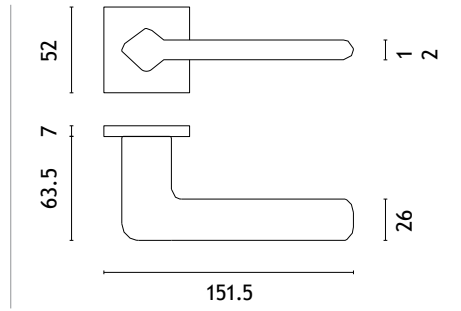

rosette Q SLIM 7MM

model

matching rosettes

door handle
code: AS LILA Q 75

key ecutcheon
code: AS Q 75 OB

euro ecutcheon
code: AS Q 75 PZ

bathroom turn
code: AS Q 75 WC

finish