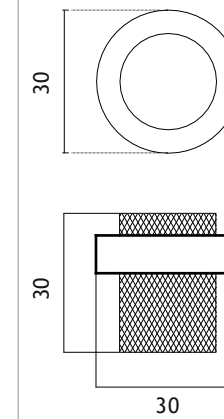

model

finish

door bumper
code: SH 1722

F5
matt black

BS PVD
basalt

PN PVD
copper