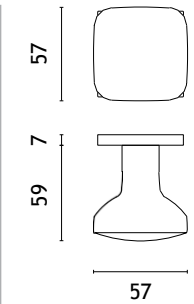

QUERCA

rosette Q SLIM 7MM

APRILE

model

matching rosettes

door knob
code: AS QUERCA Q 7S

key ecutcheon
code: AS Q 7S OB

euro ecutcheon
code: AS Q 7S PZ