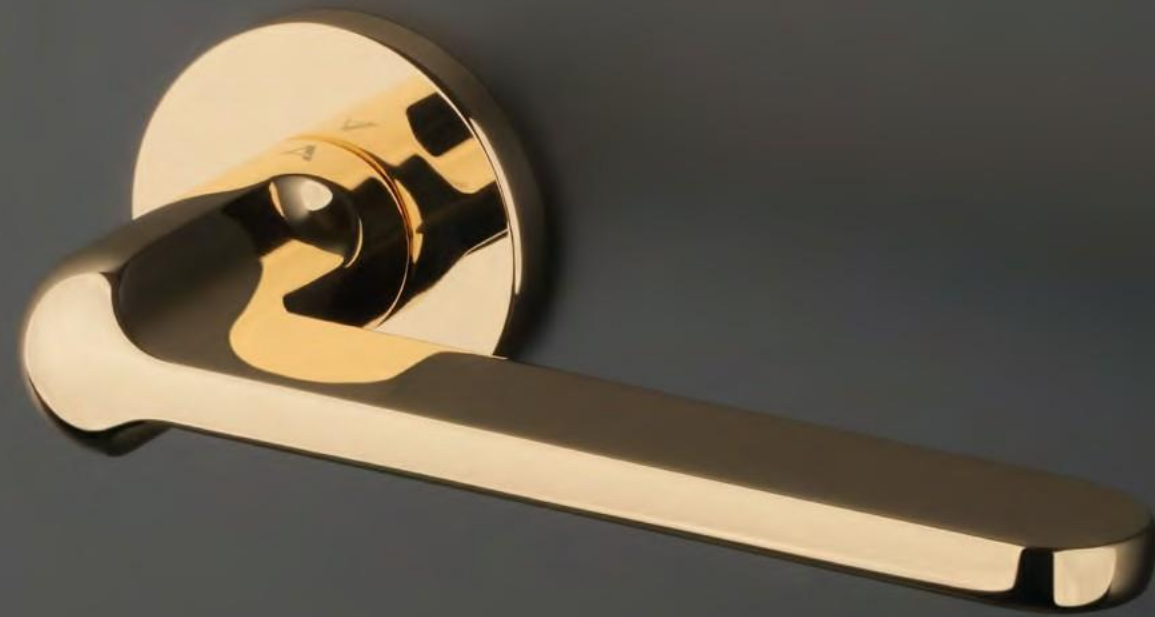

finish

LG
polish gold

GYM
graphite