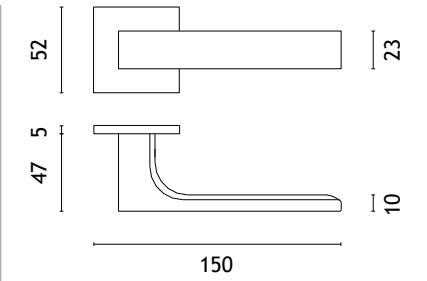

PN PVD
copper

DSC
brushed chrome

SNM
nickel

GYM
graphite

ALISSO

rosette Q SUPER SLIM 5MM

model

matching rosettes