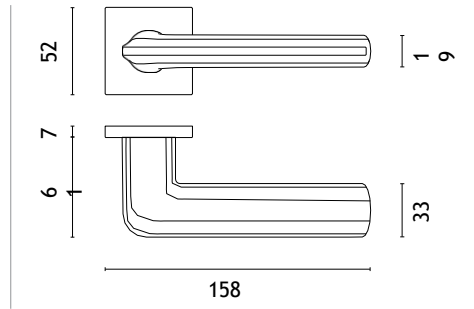

KG
matt gold

GYM
graphite

Finalist of the competition Dobry Wzór 2019

CYPRESIA

rosette Q SLIM 7MM

model

matching rosettes

door handle
code: AS CYPRESIA Q75