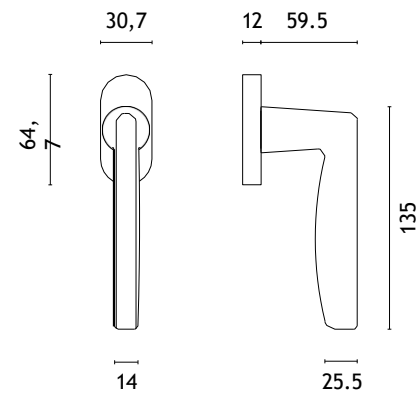

model

finish

window handle
code: AT O LUNA R

The window handle is available in a door version (page 85)

*When ordering, please specify the side of the window handle: right (R) or left (L).