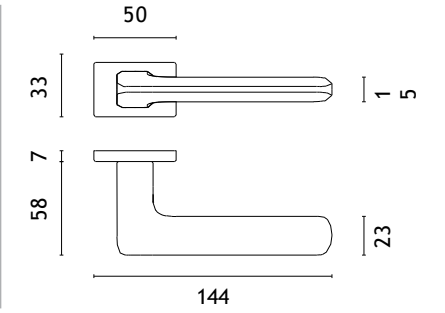

YUKA RT

rosette RT SLIM 7MM

model

matching rosettes

door handle
code: AS YUKA RT 7S

key ecutcheon
code: AS RT 7S OB

euro ecutcheon
code: AS QRT 7S PZ

bathroom turn
code: AS RT 7S WC

finish

LC
polished chrome

SC
satin chrome

BK
matt black