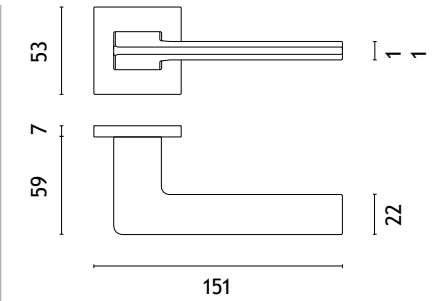

rosette Q SLIM 7MM

STILE

model

matching rosettes

key ecutcheon
code: ST Q 75 OB

euro ecutcheon
code: ST Q 75 PZ

bathroom turn
code: ST Q 75 WC

door handle
code: ST OMA Q 75 PSC