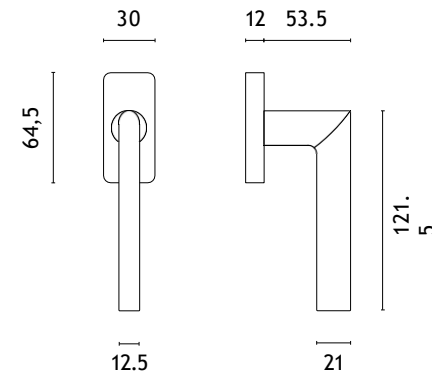

PRIMULA

APRILE

model

finish

window handle
code: AT O PRIMULA Q

CP
polished chrome

MSC
satin chrome

BLACK
matt black

The window handle is available in a door version (page 167)

*When ordering, please specify the side of the window handle: right (R) or left (L).