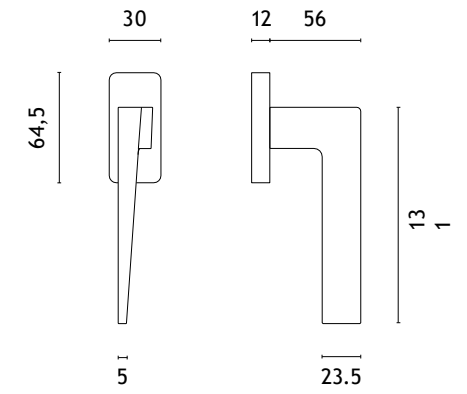

MSB
titanium

The window handle is available in a door version (page 231)

*When ordering, please specify the side of the window handle: right (R) or left (L).

EDA

STILE

model

finish

window handle
code: ST O EDA Q