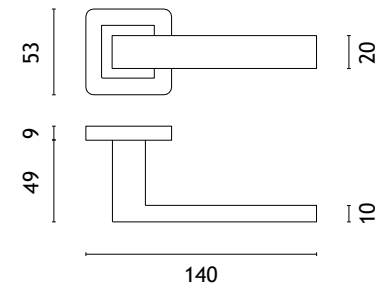

bathroom turn
code: SM KVADRAT 1712 WC /
SM KVADRAT 1713 WC W/Z

door handle
code: SM KVADRAT 1702

finish

16
stainless steel

KVADRAT 1703

model

matching rosettes

door handle
code: SM KVADRAT 1703