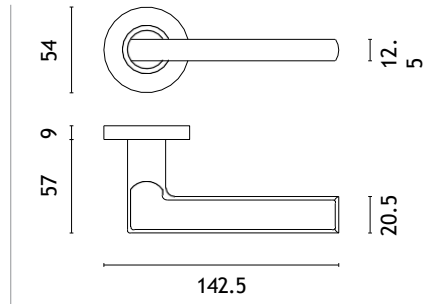

model

matching rosettes

door handle
code: SM OVAL 1702

key ecutcheon
code: SM OVAL 1710 OB

euro ecutcheon
code: SM OVAL 1711 PZ

bathroom turn
code: SM OVAL 1712 WC /
SM OVAL 1713 WC W/Z

finish

16
stainless steel