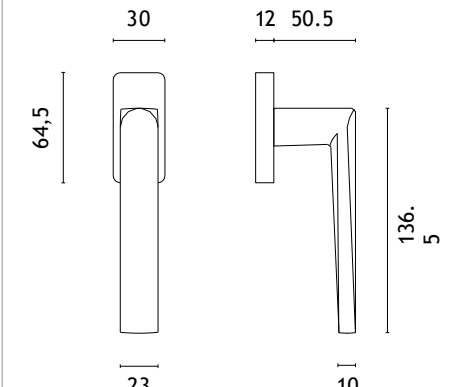

The window handle is available in a door version (page 227)

*When ordering, please specify the side of the window handle: right (R) or left (L).

model

finish

window handle
code: ST O ADANA Q

CP
polished chrome