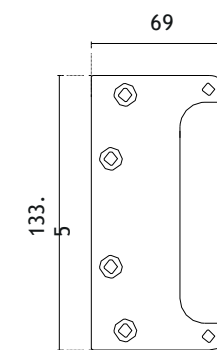

Hinge plate 3D

model

finish

hinge plate
code: AS S-HG 60 3D