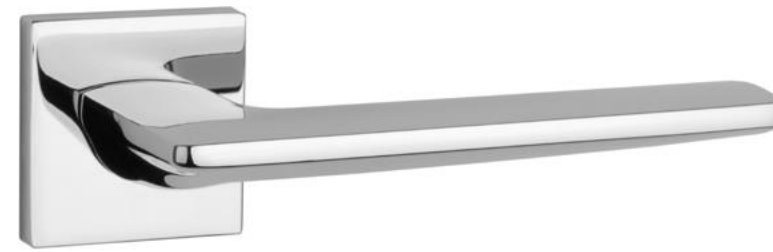

rosette Q SLIM 7MM

model

matching rosettes

door handle
code: AS LUNARIA Q 75

key ecutcheon
code: AS Q 75 OB

euro ecutcheon
code: AS Q 75 PZ

bathroom turn
code: AS Q 75 WC

finish