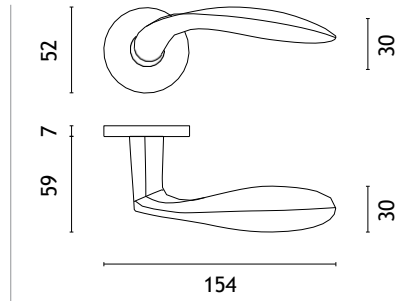

GERBERA

rosette R SLIM 7MM

model

matching rosettes

door handle
code: AS GERBERA R 7S

key ecutcheon
code: AS R 7S OB

euro ecutcheon
code: AS R 7S PZ

bathroom turn
code: AS R 7S WC

finish

LG PVD
polish gold

KG
matt gold