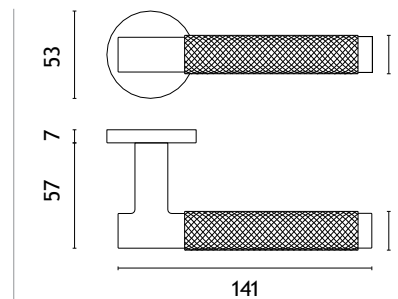

MOLINIA

rosette R SLIM 7MM

APRILE

model

matching rosettes

door handle
code: AT MOLINIA R 7S

key ecutcheon
code: AT R 7S OB

euro ecutcheon
code: AT R 7S PZ

bathroom turn
code: AT R 7S WC

finish

CP
polished chrome

BLACK
matt black

GOLD PVD
polish gold

GOLD SATIN
matt gold

The door handle is available in a window version (page 299)

The set includes a door knob (page 281)