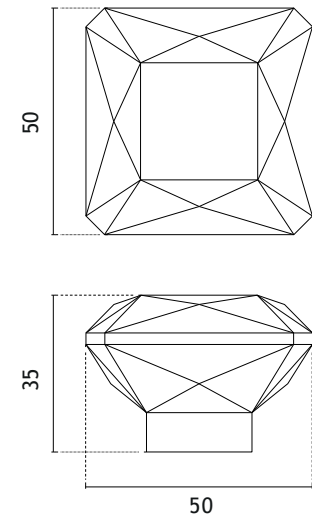

The set includes a door handle (page 75)

The set includes a door knob (page 278)

model

finish

furniture pull
code: AS 1061

BK
matt black

The set includes a door handle (page 75)

The set includes a door knob (page 278)