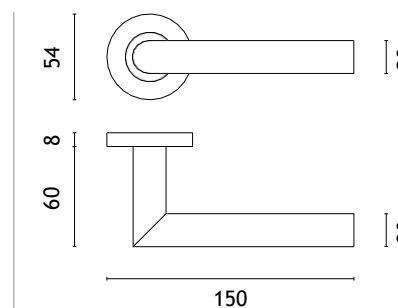

euro ecutcheon
code: SM OVAL 1711 PZ

bathroom turn
code: SM OVAL 1712 WC /
SM OVAL 1713 WC W/Z

finish

16
stainless steel

OVAL 1740

rosette PRO 8MM

model

matching rosettes