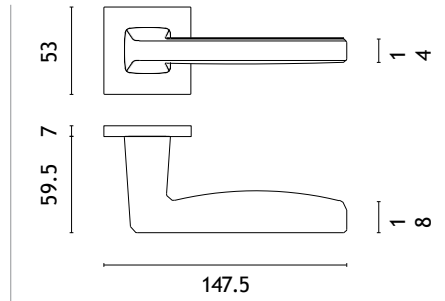

ERBA

rosette Q SLIM 7MM

model

matching rosettes

door handle
code: AT ERBA Q 7S

key ecutcheon
code: AT Q 7S OB

euro ecutcheon
code: AT Q 7S PZ

bathroom turn
code: AT Q 7S WC

finish

CP
polished chrome

MSC
satin chrome

BLACK
matt black

GOLD PVD
polish gold

The door handle is available in a window version (page 305)