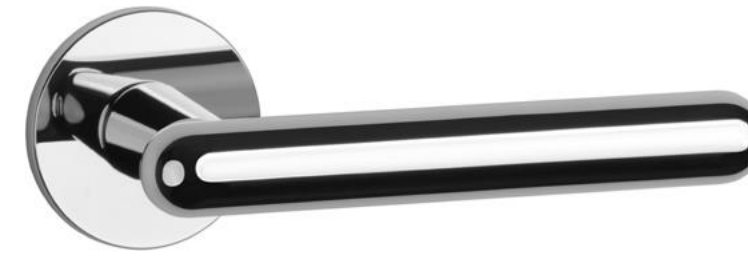

Design
KRYSTIAN KOWALSKI

**must
have**
SELECTED BY LUXE DESIGN FESTIVAL 2023

ASTERIA

rosette R SUPER SLIM 5MM

APRILE

model

matching rosettes

door handle
code: AS ASTERIA R 5S

key ecutcheon
code: AS R 5S OB

euro ecutcheon
code: AS R 5S PZ

bathroom turn
code: AS R 5S WC

finish

LC
polished chrome

BK
matt black

LG
polish gold

Finalist of the competition Must Have 2023