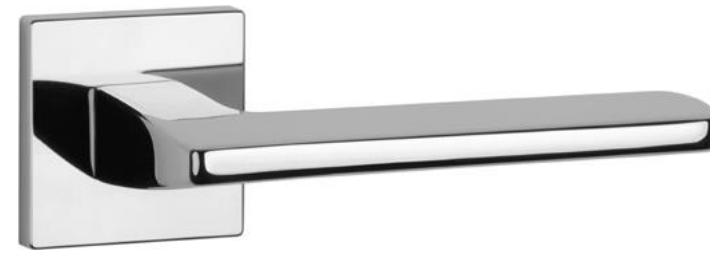

YUKA Q

rosette Q SLIM 7MM

model

matching rosettes

door handle
code: AS YUKA Q 75

key ecutcheon
code: AS Q 75 OB

euro ecutcheon
code: AS Q 75 PZ

bathroom turn
code: AS Q 75 WC

finish

LC
polished chrome

SC
satin chrome

BK
matt black

WH
matt white