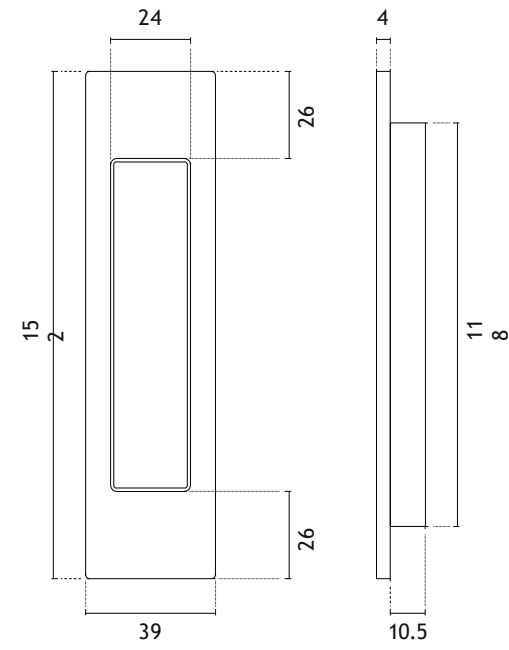

BLACK
matt black

MSN
nickel

MSB
titanium

 The window handle is available in a door version (page 245)

*When ordering, please specify the side of the window handle: right (R) or left (L).

model finish

sliding door pull
code: AT 7039