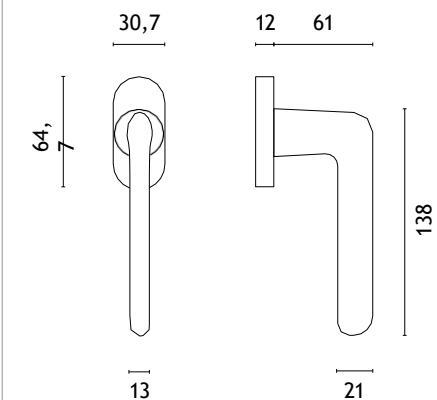

BLACK
matt black

MSN
nickel

MSB
titanium

The window handle is available in a door version (page 221)

*When ordering, please specify the side of the window handle: right (R) or left (L).

UTA

STILE

model