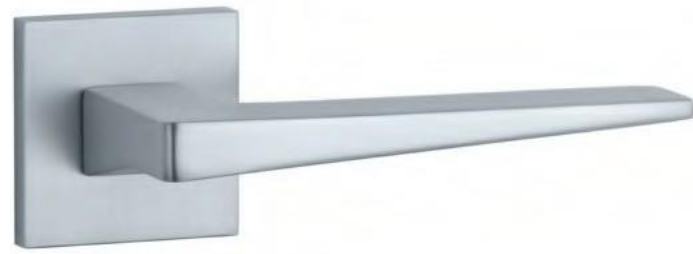

MSN
nickel

MSB
titanium

 The door handle is available in a window version (page 318)

EDA

rosette Q SLIM 7MM

STILE

model

matching rosettes