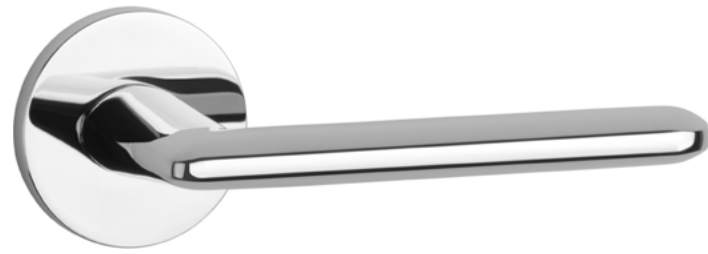

decorated white
with a hole
code: ASG I H WHITE DEKOR ZAM

decorated black
code: ASG I H BK DEKOR

decorated black
with a hole
code: ASG I H BK DEKOR ZAM

AVA

rosette R SLIM 7MM

STILE

model

matching rosettes