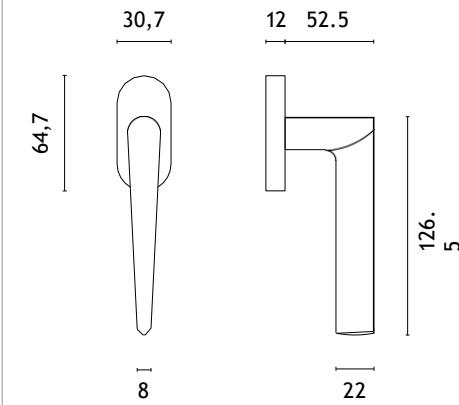

ARNICA R

APRILE

model

finish

window handle
code: AT O ARNICA R

CP
polished chrome

MSC
satin chrome

BLACK
matt black

The window handle is available in a door version (page 41)

*When ordering, please specify the side of the window handle: right (R) or left (L).