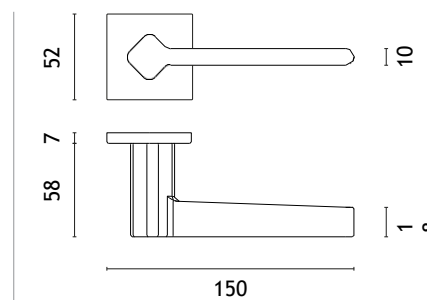

NINFEA Q

rosette Q SLIM 7MM

model

matching rosettes

door handle
code: AS NINFEA Q 7S

key ecutcheon
code: AS Q 7S OB

euro ecutcheon
code: AS Q 7S PZ

bathroom turn
code: AS Q 7S WC

finish

LC
polished chrome

SC
satin chrome

Finalist of the competition Dobry Wzór 2019

* Till end of stock.