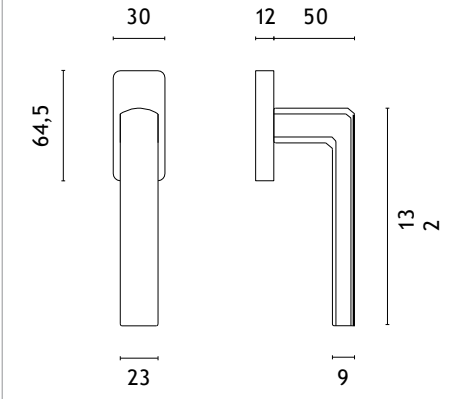

HOSTA

APRILE

model

finish

window handle
code: AT O HOSTA Q

CP
polished chrome

MSC
satin chrome

BLACK
matt black

WHITE
matt white

GOLD PVD
polish gold

The window handle is available in a door version (page 145)

*When ordering, please specify the side of the window handle: right (R) or left (L).