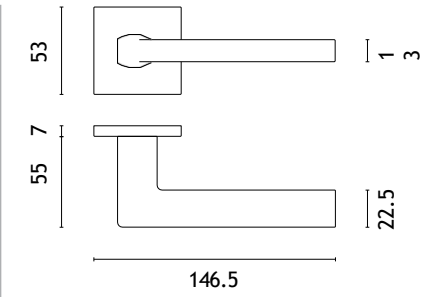

EURA

rosette Q SLIM 7MM

STILE

model

matching rosettes

door handle
code: ST EURA Q 7S

key ecutcheon
code: ST Q 7S OB

euro ecutcheon
code: ST Q 7S PZ

bathroom turn
code: ST Q 7S WC

finish

CP
polished chrome

PSC
satin chrome

BLACK
matt black

MSN
nickel

MSB
titanium

The door handle is available in a window version (page 320)