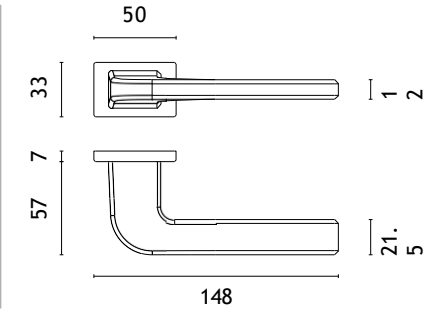

ISMENA RT

rosette RT SLIM 7MM

model

matching rosettes

door handle
code: AS ISMENA RT 7S

key ecutcheon
code: AS RT 7S OB

euro ecutcheon
code: AS QRT 7S PZ

bathroom turn
code: AS RT 7S WC

finish

LC
polished chrome

SC
satin chrome

BK
matt black

LG*
polish gold

KG
matt gold

* Till end of stock.