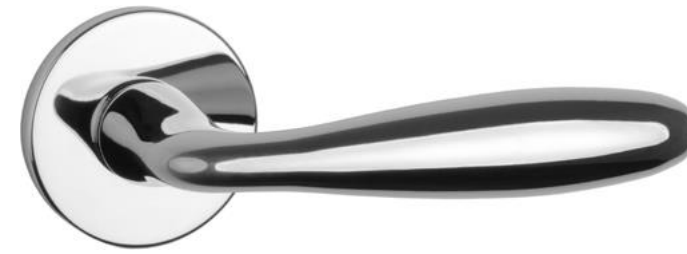

VERBENA

rosette R SLIM 7MM

APRILE

model

matching rosettes

door handle
code: AT VERBENA R 7S

key ecutcheon
code: AT R 7S OB

euro ecutcheon
code: AT R 7S PZ

bathroom turn
code: AT R 7S WC

finish

CP
polished chrome

MSC
satin chrome

BLACK
matt black

The door handle is available in a window version (page 302)