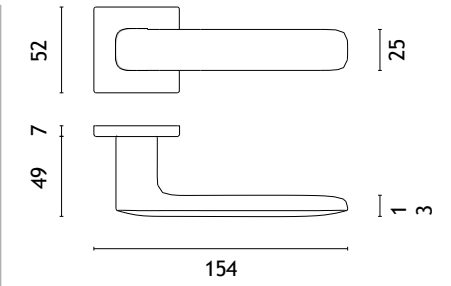

BK
matt black

LG
polish gold

KG
matt gold

PN PVD
copper

Finalist of the competition Dobry Wzór 2022

STELLA

rosette Q SLIM 7MM

model