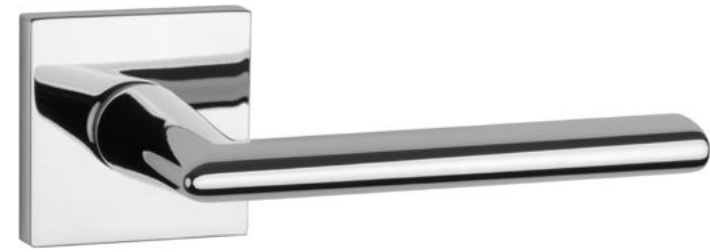

LG
polish gold

KG
matt gold

PN PVD
copper

SNM
nickel

GYM
graphite

PRIMULA

rosette Q SLIM 7MM

model