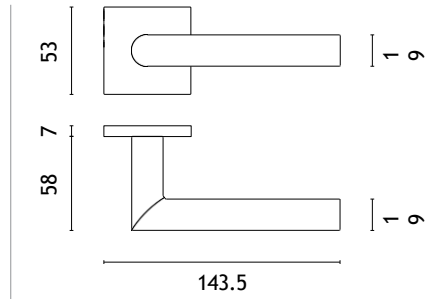

ARABIS Q

rosette Q SLIM 7MM

model

matching rosettes

door handle
code: AT ARABIS Q 7S

key ecutcheon
code: AT Q 7S OB

euro ecutcheon
code: AT Q 7S PZ

bathroom turn
code: AT Q 7S WC