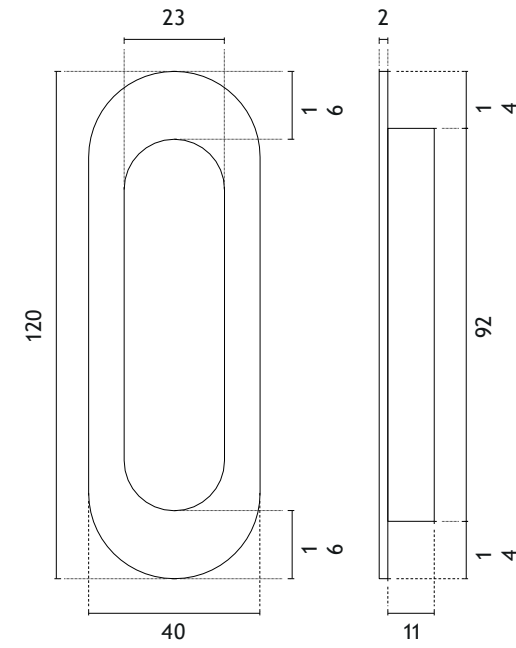

model

finish

sliding door pull
code: SH 1717

16
stainless steel

F5
matt black

GOLD PVD
polish gold

WH
matt white

BS PVD
basalt

PN PVD
copper