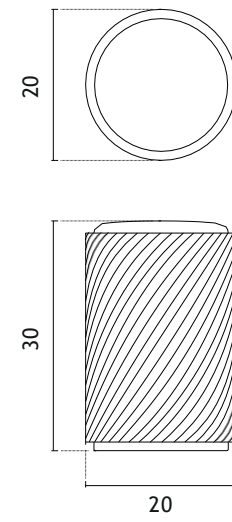

model

finish

furniture pull
code: AS 1060

BK
matt black

The set includes a door handle (page 75)

The set includes a door knob (page 278)