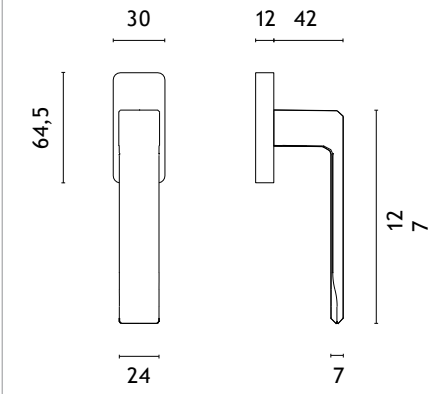

MSB
titanium

The window handle is available in a door version (page 233)

*When ordering, please specify the side of the window handle: right (R) or left (L).

HIRA

STILE

model

finish

window handle
code: ST O HIRA Q