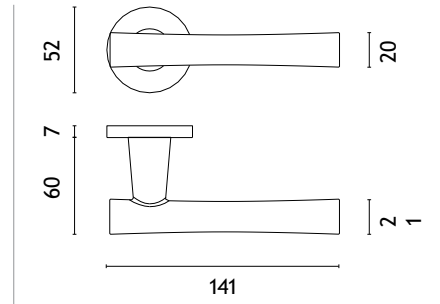

Design
MARIA JEGLIŃSKA-ADAMCZEWSKA

PAPAVERA

rosette R SLIM 7MM

APRILE

model

matching rosettes

door handle
code: AS PAPAVERA R 7S

key ecutcheon
code: AS R 7S OB

euro ecutcheon
code: AS R 7S PZ

bathroom turn
code: AS R 7S WC

finish

KG
matt gold

SNM
nickel

GYM
graphite

The project received the Laureate statuette and the Good Design Emblem 2023 in the Home - Interior Design category.