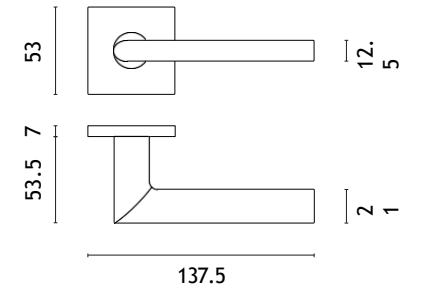

PRIMULA

rosette Q SLIM 7MM

model

matching rosettes

door handle
code: AT PRIMULA Q 7S

key ecutcheon
code: AT Q 7S OB

euro ecutcheon
code: AT Q 7S PZ

bathroom turn
code: AT Q 7S WC

finish

CP
polished chrome

MSC
satin chrome

BLACK
matt black

The door handle is available in a window version (page 308)