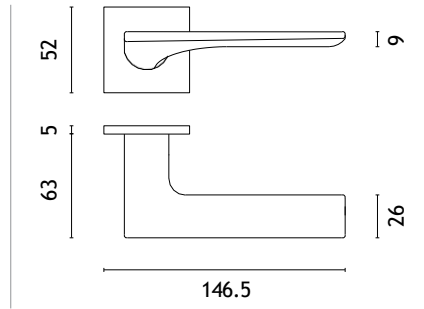

IRIS

rosette Q SUPER SLIM 5MM

model

door handle
code: AS IRIS Q 5S

matching rosettes

key ecutcheon
code: AS Q 5S OB

euro ecutcheon
code: AS Q 5S PZ

bathroom turn
code: AS Q 5S WC