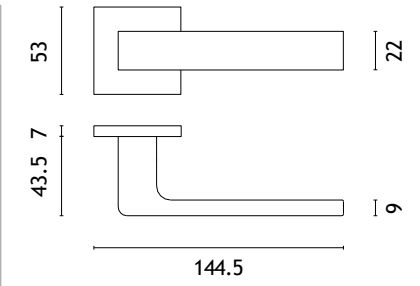

SULLA

rosette Q SLIM 7MM

model

matching rosettes

door handle
code: AT SULLA Q 75

key ecutcheon
code: AT Q 75 OB

euro ecutcheon
code: AT Q 75 PZ

bathroom turn
code: AT Q 75 WC

finish

CP
polished chrome

MSC
satin chrome

BLACK
matt black

WHITE
matt white

GOLD PVD
polish gold

GOLD SATIN
matt gold

The door handle is available in a window version (page 311)