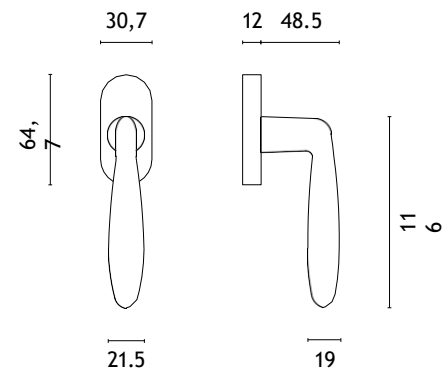

VERBENA

APRILE

model

finish

window handle
code: AT O VERBENA R

CP
polished chrome

MSC
satin chrome

BLACK
matt black

The window handle is available in a door version (page 221)

*When ordering, please specify the side of the window handle: right (R) or left (L).