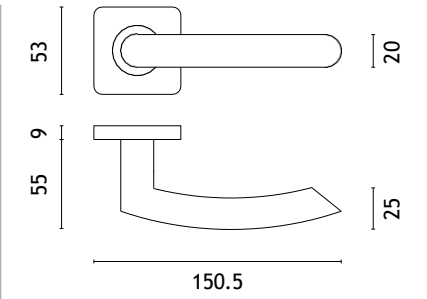

KVADRAT 1707

model

matching rosettes

door handle
code: SM KVADRAT 1707

key ecutcheon
code: SM KVADRAT
1710 OB

euro ecutcheon
code: SM KVADRAT
1711 PZ

bathroom turn
code: SM KVADRAT 1712 WC /
SM KVADRAT 1713 WC W/Z

finish

16
stainless steel