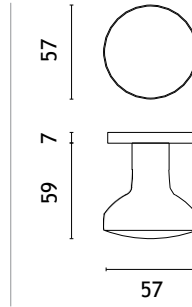

* When ordering, please specify the version of the knob: one-side fixed, one-side movable, two-side fixed, two-side fixed-movable, two-side movable.

ORTICA

rosette R SLIM 7MM

APRILE

model matching rosettes