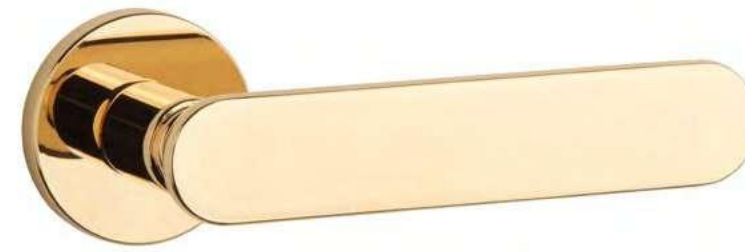

LG
polish gold

KG
matt gold

PN PVD
copper

DEGLASIA

rosette R SLIM 7MM

model

matching rosettes

door handle
code: AS DEGLASIA R 7S