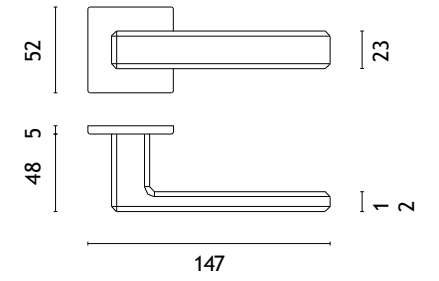

The door handle is available in a window version (page 311)

TILIA

rosette Q SUPER SLIM 5MM

model

door handle
code: AS TILIA Q 55

matching rosettes

key ecutcheon
code: AS Q 55 OB

euro ecutcheon
code: AS Q 55 PZ