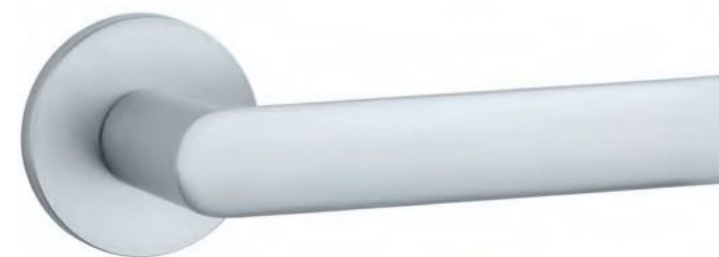

MSN
nickel

MSB
titanium

 The door handle is available in a window version (page 314)

REWA

rosette R SLIM 7MM

model

matching rosettes

door handle
code: ST REWA R 7S