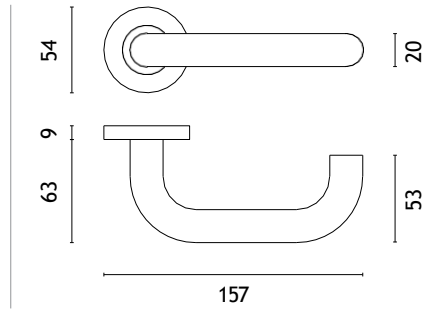

OVAL 1704

model

matching rosettes

door handle
code: SM OVAL 1704

key ecutcheon
code: SM OVAL 1710 OB

euro ecutcheon
code: SM OVAL 1711 PZ

bathroom turn
code: SM OVAL 1712 WC /
SM OVAL 1713 WC W/Z

finish

16
stainless steel