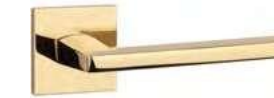

GOLD PVD
polish gold

The door handle is available in a window version (page 309)