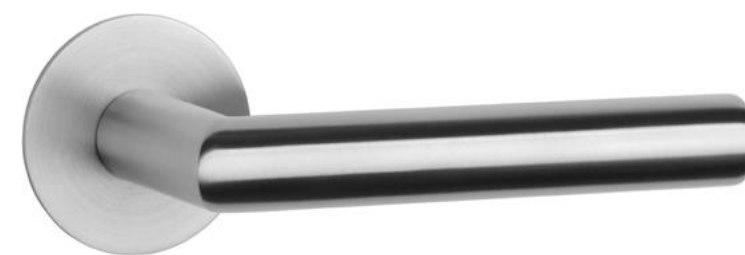

PN PVD
copper

OVAL 1750

rosette ULTRA SLIM 3MM

model

matching rosettes

door handle
code: SH OVAL 1750 3MM

key ecutcheon
code: SH OVAL 3MM
1710 OB

euro ecutcheon
code: SH OVAL 3MM
1711 PZ