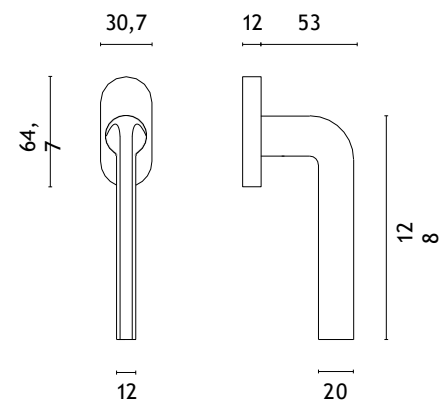

model

finish

window handle
code: AT O OLEANDRO R

CP
polished chrome

MSC
satin chrome

BLACK
matt black

The window handle is available in a door version (page 97)

*When ordering, please specify the side of the window handle: right (R) or left (L).