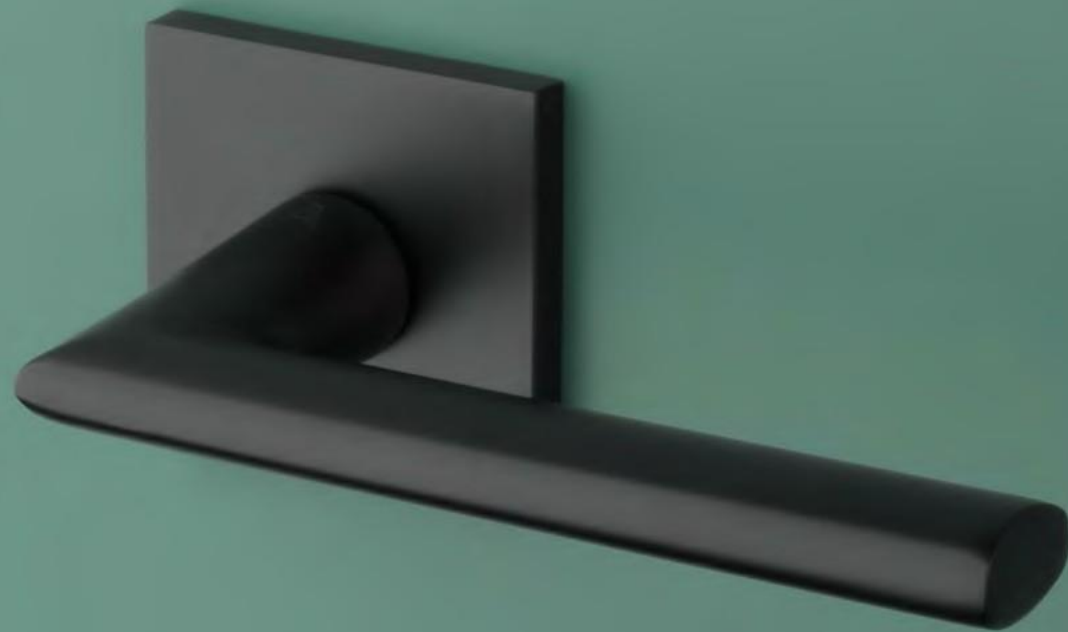

PRIMULA

rosette Q SLIM 7MM

model

matching rosettes

door handle
code: AT PRIMULA Q 7S

key ecutcheon
code: AT Q 7S OB

euro ecutcheon
code: AT Q 7S PZ

bathroom turn
code: AT Q 7S WC

finish

CP
polished chrome

MSC
satin chrome

BLACK
matt black

The door handle is available in a window version (page 308)