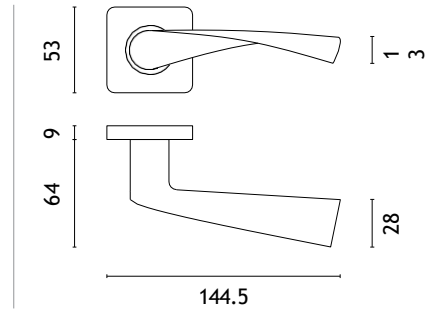

KVADRAT 1708

model

door handle
code: SM KVADRAT 1708

matching rosettes

key ecutcheon
code: SM KVADRAT
1710 OB

euro ecutcheon
code: SM KVADRAT
1711 PZ

bathroom turn
code: SM KVADRAT 1712 WC /
SM KVADRAT 1713 WC W/Z

finish

16
stainless steel