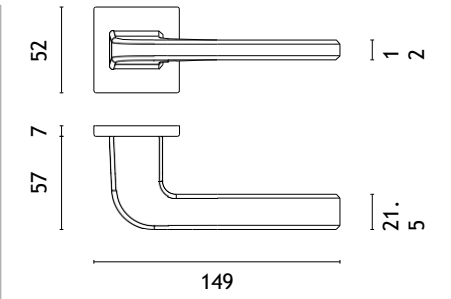

finish

DSC
brushed chrome

SNM
nickel

GYM
graphite

ISMENA Q

rosette Q SLIM 7MM

model

matching rosettes