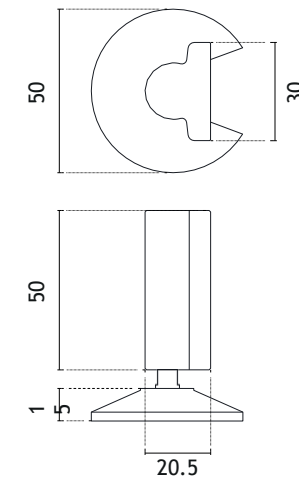

model

finish

door bumper
code: 3W HL-A

BK
matt black