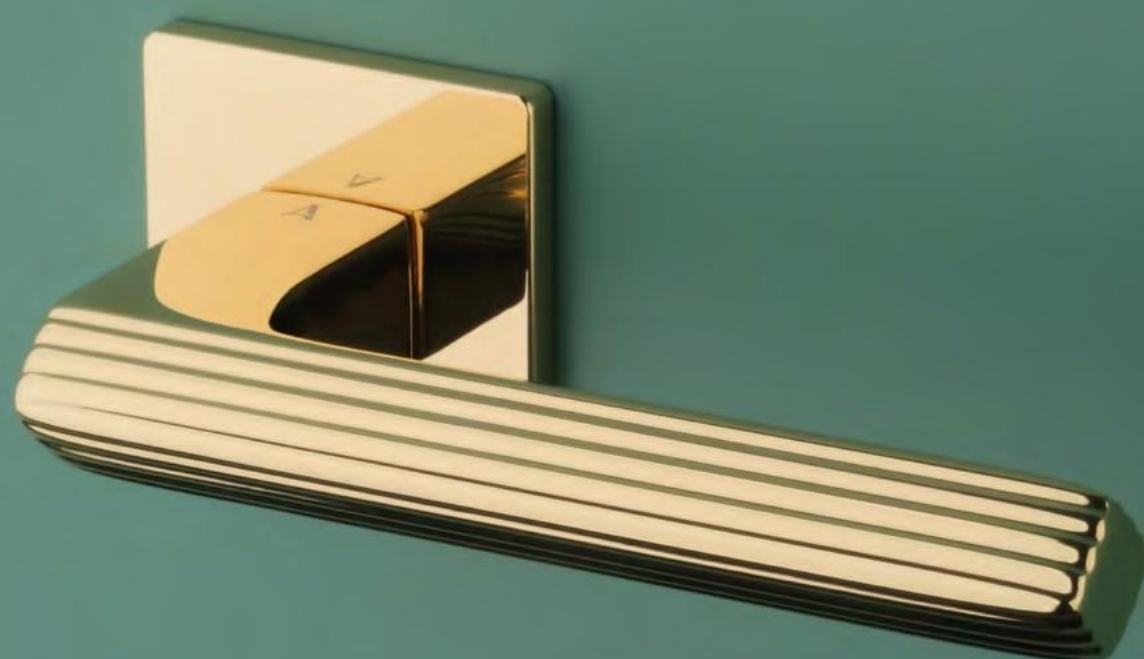

LARICE

rosette Q SUPER SLIM 5MM

model

matching rosettes

door handle
code: AS LARICE Q 5S

key ecutcheon
code: AS Q 5S OB

euro ecutcheon
code: AS Q 5S PZ

bathroom turn
code: AS Q 5S WC

finish

LC
polished chrome

LG
polish gold

KG
matt gold

Finalist of the competition Dobry Wzór 2019