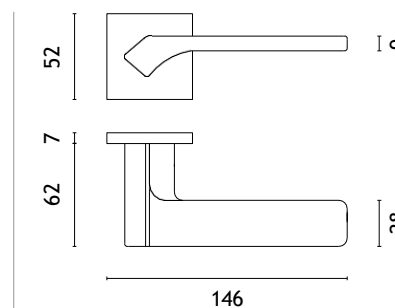

MSC
satin chrome

BLACK
matt black

The door handle is available in a window version (page 304)

BERGENIA

rosette Q SLIM 7MM

model

matching rosettes

door handle
code: AS BERGENIA Q 75