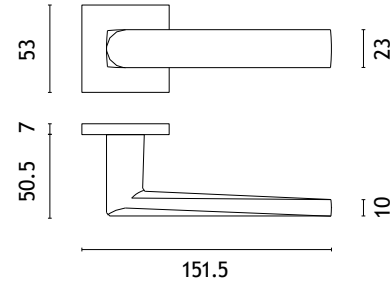

ADANA

rosette Q SLIM 7MM

STILE

model

matching rosettes

		
door handle code: ST ADANA Q 7S	key ecutcheon code: ST Q 7S OB	euro ecutcheon code: ST Q 7S PZ
		
	bathroom turn code: ST Q 7S WC	

finish

CP
polished chrome