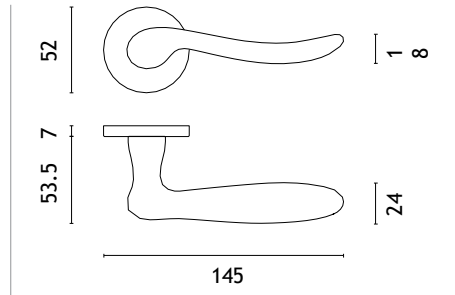

NERINA

rosette R SLIM 7MM

model

matching rosettes

door handle
code: AS NERINA R 7S

key ecutcheon
code: AS R 7S OB

euro ecutcheon
code: AS R 7S PZ

bathroom turn
code: AS R 7S WC

finish

LC
polished chrome

LG PVD
polish gold