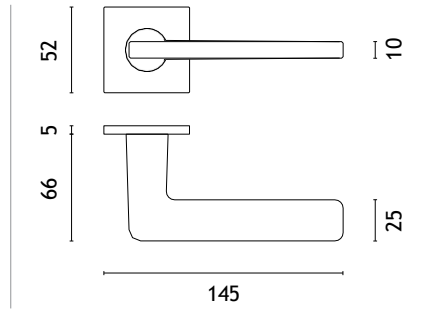

SETIA

rosette Q SUPER SLIM 5MM

model

matching rosettes

door handle
code: AS SETIA Q 5S

key ecutcheon
code: AS Q 5S OB

euro ecutcheon
code: AS Q 5S PZ

bathroom turn
code: AS Q 5S WC

finish

LC
polished chrome

SC
satin chrome

BK
matt black

LG
polish gold

KG
matt gold

PN PVD
copper

Finalist of the competition Dobry Wzór 2022