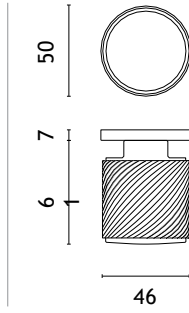

CALLA

rosette R SLIM 7MM

APRILE

model matching rosettes

door knob code: AS CALLA R 7S	key ecutcheon code: AS R 7S OB	euro ecutcheon code: AS R 7S PZ	bathroom turn code: AS R 7S WC

finish

The set includes a door handle (page 75) The set includes a furniture pull (page 340, 341)

* When ordering, please specify the version of the knob: one-side fixed, one-side movable, two-side fixed, two-side fixed-movable, two-side movable.