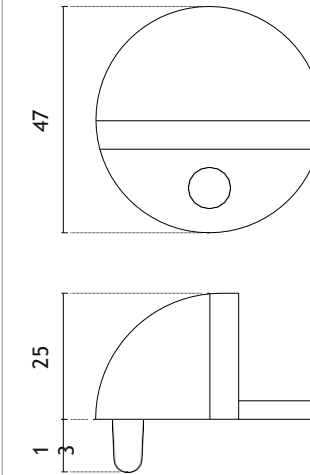

model

finish

door bumper
code: AS DS21

LC
polished chrome

SC
satin chrome

BK
matt black

LG
polish gold

LG PVD
polish gold

KG
matt gold

PN
copper