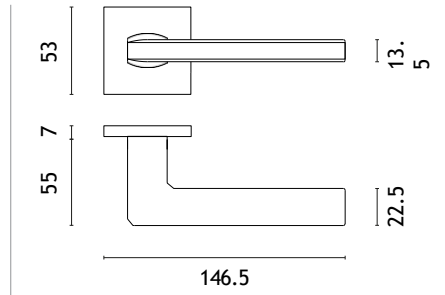

PYROLA

rosette Q SLIM 7MM

model

matching rosettes

door handle
code: AT PYROLA Q 75

key ecutcheon
code: AT Q 75 OB

euro ecutcheon
code: AT Q 75 PZ

bathroom turn
code: AT Q 75 WC

finish

CP
polished chrome

MSC
satin chrome

BLACK
matt black

WHITE
matt white

GOLD PVD
polish gold

The door handle is available in a window version (page 309)