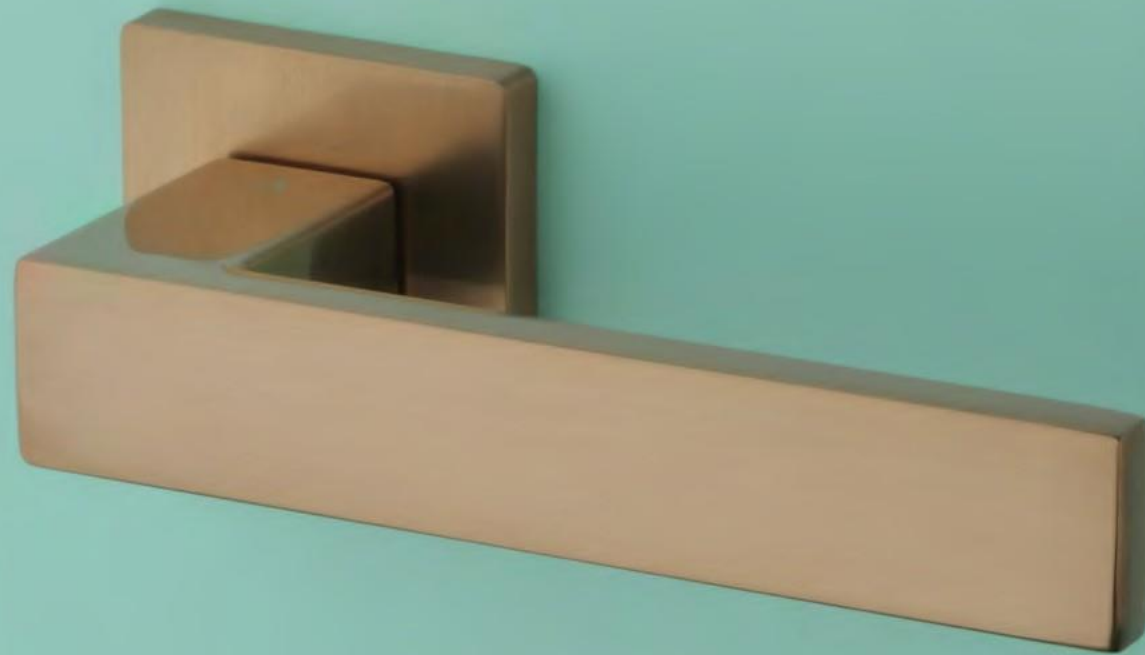

PINA Q

rosette Q SLIM 7MM

model

matching rosettes

door handle
code: AS PINA Q 7S

key ecutcheon
code: AS Q 7S OB

euro ecutcheon
code: AS Q 7S PZ

bathroom turn
code: AS Q 7S WC

finish

LC
polished chrome

SC
satin chrome

BK
matt black

WH
matt white

LG
polish gold

KG
matt gold

PN PVD
copper

SNM
nickel

GYM
graphite