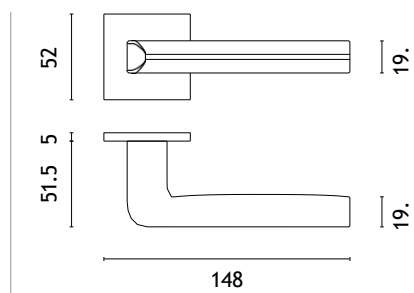

Design
MAJA GANSZYNIEC

SALICE

rosette Q SUPER SLIM 5MM

APRILE

model

matching rosettes

door handle
code: AS SALICE Q 55

key ecutcheon
code: AS Q 55 OB

euro ecutcheon
code: AS Q 55 PZ

bathroom turn
code: AS Q 55 WC

finish

LC
polished chrome

SC
satin chrome

BK
matt black

LG
polish gold

KG
matt gold

PN PVD
copper