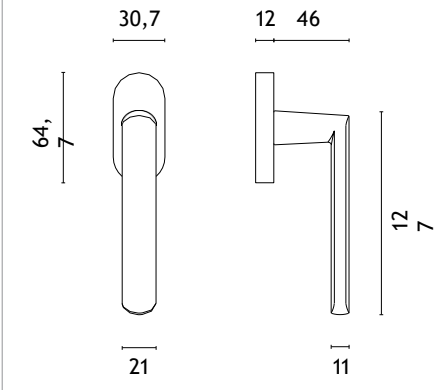

model

finish

window handle
code: AT O FRAGOLA R

The window handle is available in a door version (page 59)

*When ordering, please specify the side of the window handle: right (R) or left (L).