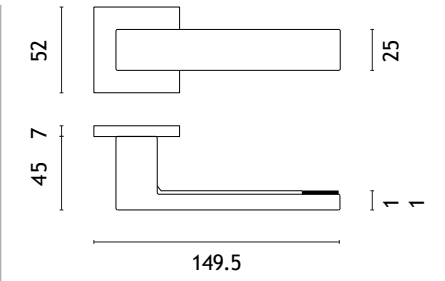

SC
satin chrome

BK
matt black

Finalist of the competition Dobry Wzór 2019

PINA Q

rosette Q SLIM 7MM

model

matching rosettes

door handle
code: AS PINA Q 7S