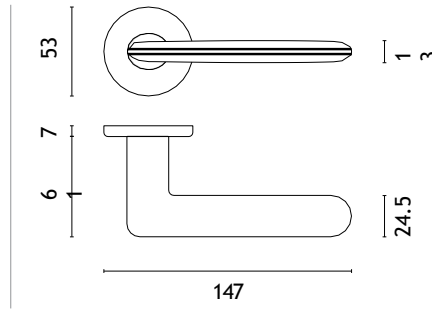

decorated white
with a hole
code: ASG I H WHITE DEKOR ZAM

decorated black
code: ASG I H BK DEKOR

decorated black
with a hole
code: ASG I H BK DEKOR ZAM

AVA

rosette R SLIM 7MM

STILE

model

matching rosettes