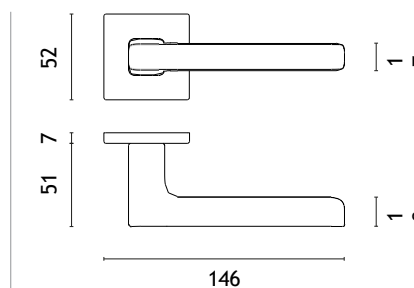

PEA

rosette Q SLIM 7MM

model

matching rosettes

door handle
code: AS PEA Q 7S

key ecutcheon
code: AS Q 7S OB

euro ecutcheon
code: AS Q 7S PZ

bathroom turn
code: AS Q 7S WC

finish

LC
polished chrome

SC
satin chrome

BK
matt black

Finalist of the competition Dobry Wzór 2019