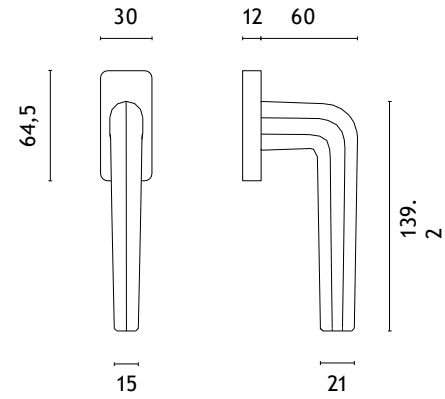

FUNKIA Q

APRILE

model

finish

window handle
code: AT O FUNKIA Q

CP
polished chrome

MSC
satin chrome

BLACK
matt black

GOLD PVD
polish gold

The window handle is available in a door version (page 143)

*When ordering, please specify the side of the window handle: right (R) or left (L).