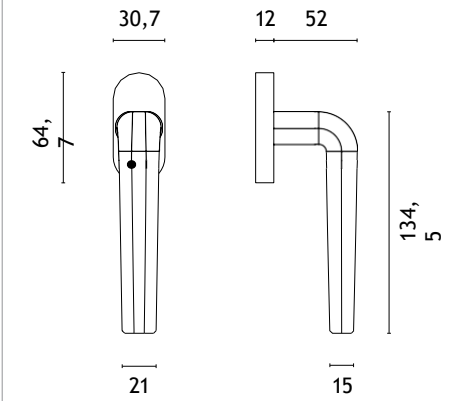

model

finish

window handle
code: AT O INULA R

The window handle is available in a door version (page 69)

*When ordering, please specify the side of the window handle: right (R) or left (L).