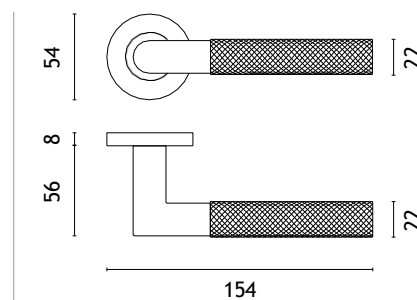

OVAL 1742

rosette PRO 8MM

model

matching rosettes

door handle
code: SM OVAL 1742 PRO 8 MM

key ecutcheon
code: SM OVAL 1710 OB

euro ecutcheon
code: SM OVAL 1711 PZ

bathroom turn
code: SM OVAL 1712 WC

finish

F5
matt black

BS PVD
basalt

PN PVD
copper