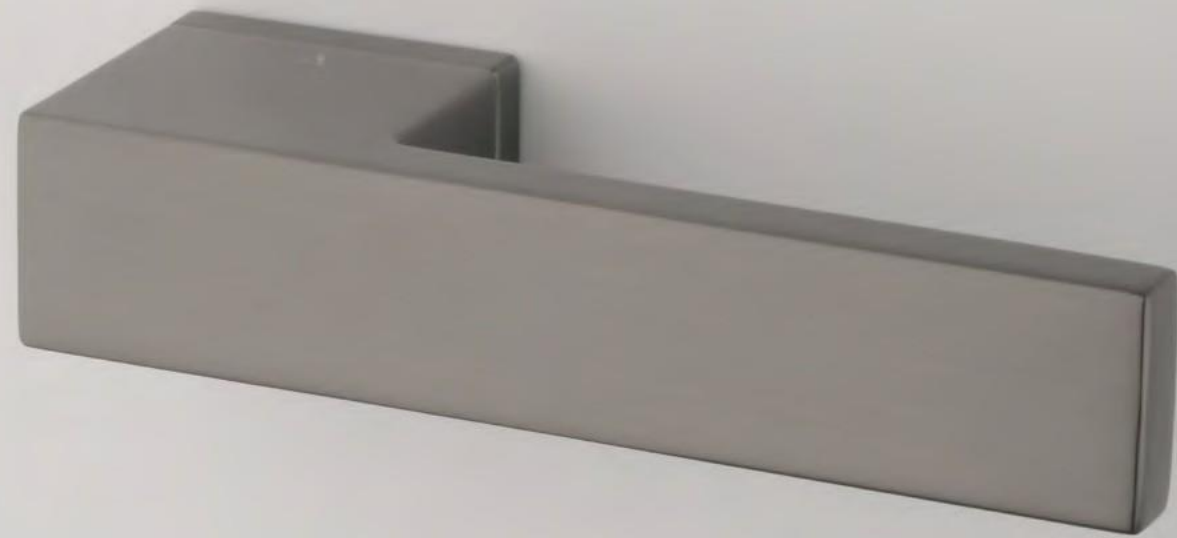

KG
matt gold

SNM
nickel

GYM
graphite

CARLINA

rosette RTH SLIM 7MM

model

matching rosettes

door handle
code: AS CARLINA RTH 7S