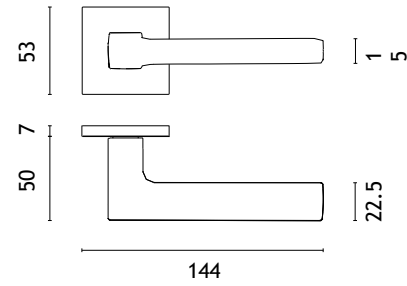

OGA

rosette Q SLIM 7MM

STILE

model

matching rosettes

key ecutcheon
code: ST Q 75 OB

euro ecutcheon
code: ST Q 75 PZ

bathroom turn
code: ST Q 75 WC

door handle
code: ST OGA Q 75

finish

PSC
satin chrome

BLACK
matt black

SNM
nickel

MSB
titanium

The door handle is available in a window version (page 325)