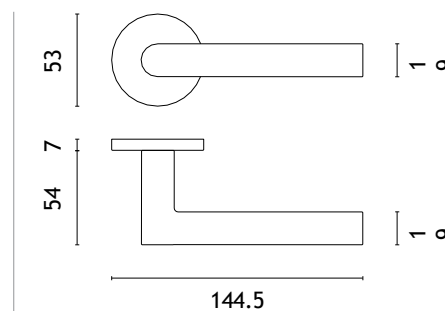

YUZA

rosette R SLIM 7MM

STILE

model

matching rosettes

door handle
code: ST YUZA R 7S

key ecutcheon
code: ST R 7S OB

euro ecutcheon
code: ST R 7S PZ