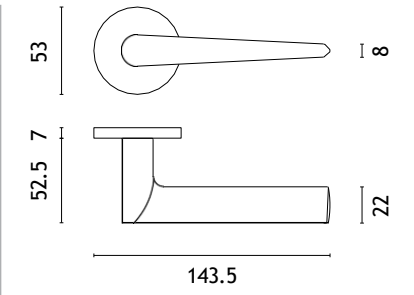

ARNICA R

rosette R SLIM 7MM

model

matching rosettes

door handle
code: AT ARNICA R 7S

key ecutcheon
code: AT R 7S OB

euro ecutcheon
code: AT R 7S PZ

bathroom turn
code: AT R 7S WC

finish

CP
polished chrome

MSC
satin chrome

BLACK
matt black

The door handle is available in a window version (page 291)