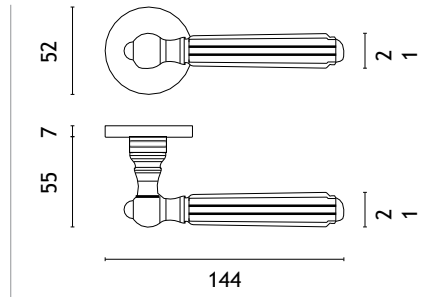

TIARELLA

rosette R SLIM 7MM