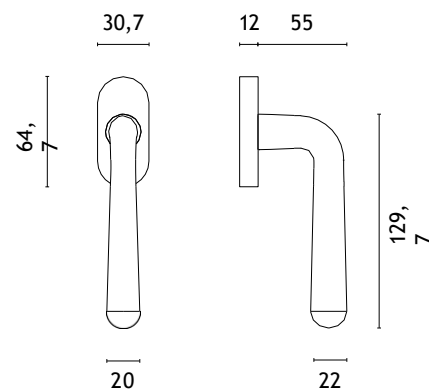

model finish

window handle
code: AT O IRGA R

CP
polished chrome

MSC
satin chrome

BLACK
matt black

WHITE
matt white

GOLD PVD
polish gold

GOLD SATIN
matt gold

The window handle is available in a door version (page 71)

*When ordering, please specify the side of the window handle: right (R) or left (L).