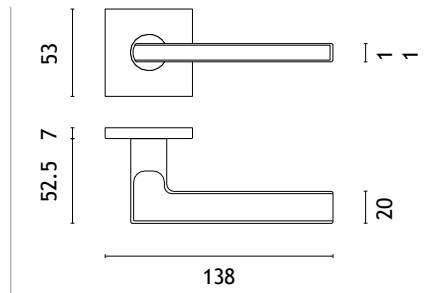

SIRA

rosette Q SLIM 7MM

STILE

model

matching rosettes

door handle
code: ST SIRA Q 75

key ecutcheon
code: ST Q 75 OB

euro ecutcheon
code: ST Q 75 PZ

bathroom turn
code: ST Q 75 WC

finish

PSC
satin chrome

BLACK
matt black

MSN
nickel

MSB
titanium

The door handle is available in a window version (page 327)