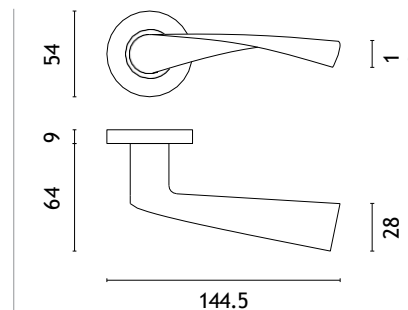

OVAL 1708

model

matching rosettes

door handle
code: SM OVAL 1708

key ecutcheon
code: SM OVAL 1710 OB

euro ecutcheon
code: SM OVAL 1711 PZ

bathroom turn
code: SM OVAL 1712 WC /
SM OVAL 1713 WC W/Z

finish

16
stainless steel