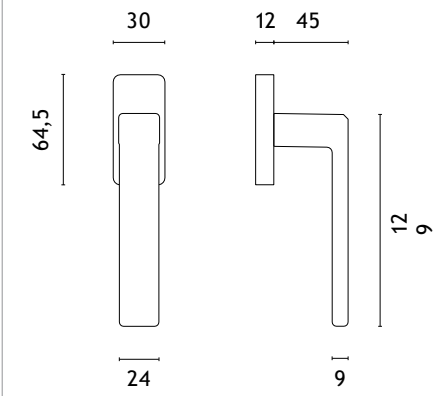

MIIA

STILE

model

finish

window handle
code: ST O MIIA Q

CP
polished chrome

PSC
satin chrome

BLACK
matt black

MSN
nickel

MSB
titanium

The window handle is available in a door version (page 237)

*When ordering, please specify the side of the window handle: right (R) or left (L).