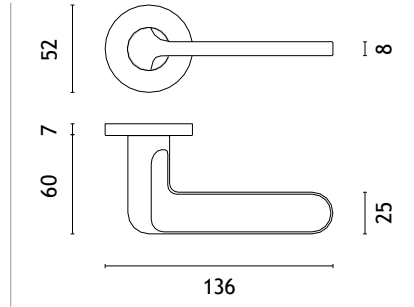

LORENZA

rosette R SLIM 7MM