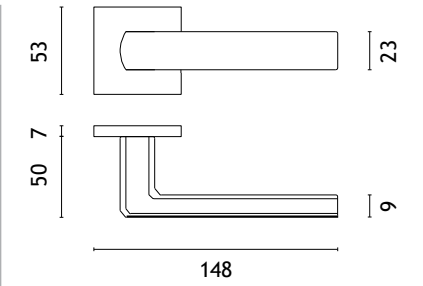

The door handle is available in a window version (page 306)

HOSTA

rosette Q SLIM 7MM

model

matching rosettes

door handle
code: AT HOSTA Q 75

key ecutcheon
code: AT Q 75 OB

euro ecutcheon
code: AT Q 75 PZ