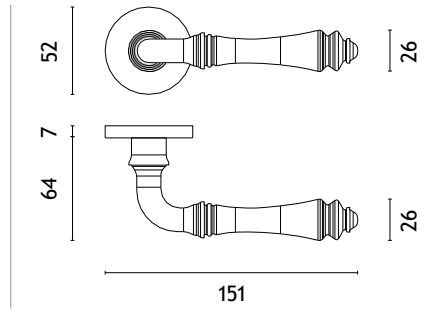

CAMELIA

rosette R SLIM 7MM