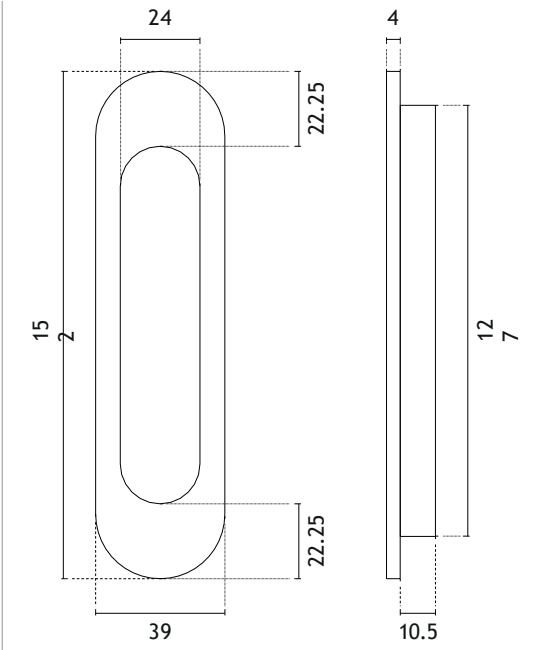

model finish

sliding door pull
code: AT 7040

CP
polished chrome

MSC
satin chrome

BLACK
matt black

MSN
nickel

MSB
titanium

GOLD PVD
polish gold

GOLD SATIN
matt gold