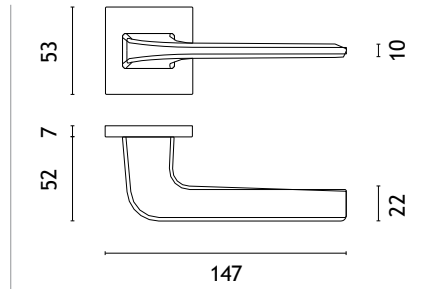

NAKA

rosette Q SLIM 7MM

STILE

model

matching rosettes

door handle
code: ST NAKA Q 75

key ecutcheon
code: ST Q 75 OB

euro ecutcheon
code: ST Q 75 PZ

bathroom turn
code: ST Q 75 WC

finish

CP
polished chrome

PSC
satin chrome

BLACK
matt black

MSN
nickel

MSB
titanium

The door handle is available in a window version (page 324)