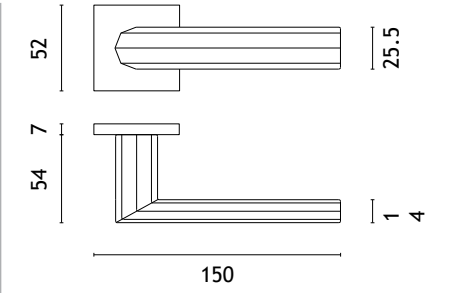

rosette Q SLIM 7MM

model

matching rosettes

door handle
code: AS FRESIA Q 75

key ecutcheon
code: AS Q 75 OB

euro ecutcheon
code: AS Q 75 PZ

bathroom turn
code: AS Q 75 WC

finish