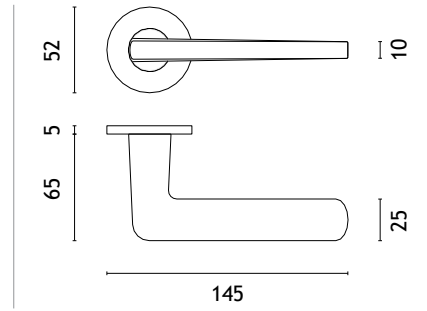

LIRA

rosette R SUPER SLIM 5MM

model

matching rosettes

door handle
code: AS LIRA R 55

key ecutcheon
code: AS R 55 OB

euro ecutcheon
code: AS R 55 PZ

bathroom turn
code: AS R 55 WC

finish

LC
polished chrome

SC
satin chrome

BK
matt black

LG
polish gold

KG
matt gold

PN PVD
copper

Finalist of the competition Dobry Wzór 2022