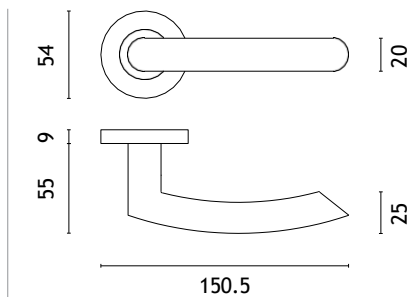

OVAL 1707

model

matching rosettes

door handle
code: SM OVAL 1707

key ecutcheon
code: SM OVAL 1710 OB

euro ecutcheon
code: SM OVAL 1711 PZ

bathroom turn
code: SM OVAL 1712 WC /
SM OVAL 1713 WC W/Z

finish

16
stainless steel