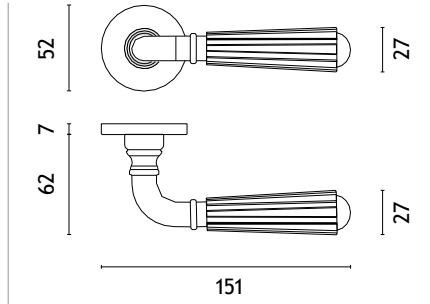

UTRICA

rosette R SLIM 7MM