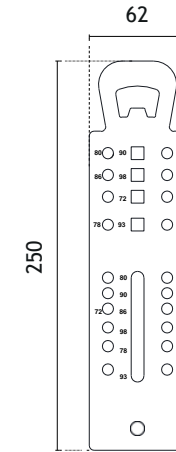

4/8 mm

reduction
code: SH RED M

4/6 mm

Mounting template

model

finish

mounting template
code: SH 1720

16
stainless steel