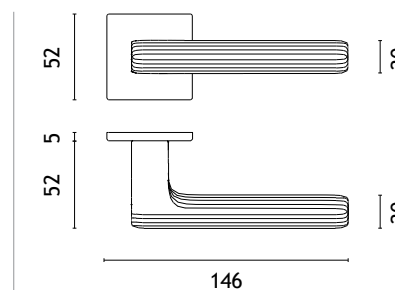

LARICE

rosette Q SUPER SLIM 5MM

model

matching rosettes

door handle
code: AS LARICE Q 5S

key ecutcheon
code: AS Q 5S OB

euro ecutcheon
code: AS Q 5S PZ

bathroom turn
code: AS Q 5S WC

finish

LC
polished chrome

LG
polish gold

KG
matt gold

Finalist of the competition Dobry Wzór 2019