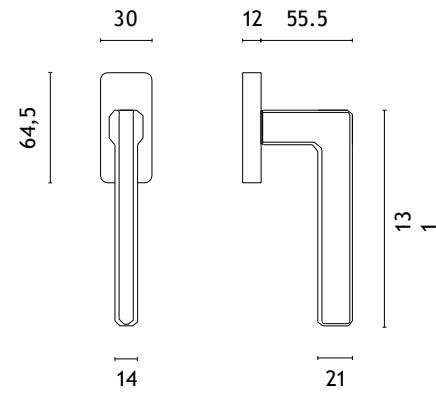

ARTA

STILE

model

finish

window handle
code: ST O ARTA Q

CP
polished chrome

PSC
satin chrome

BLACK
matt black

MSN
nickel

MSB
titanium

The window handle is available in a door version (page 231)

*When ordering, please specify the side of the window handle: right (R) or left (L).