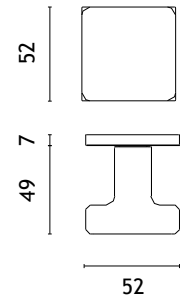

MORA

rosette Q SLIM 7MM

APRILE

model

matching rosettes

door knob
code: AT MORA Q 7S

key ecutcheon
code: AT Q 7S OB

euro ecutcheon
code: AT Q 7S PZ

bathroom turn
code: AT Q 7S WC

finish

CP
polished chrome

MSC
satin chrome

BLACK
matt black

WHITE
matt white

GOLD PVD
polish gold

GOLD SATIN
matt gold