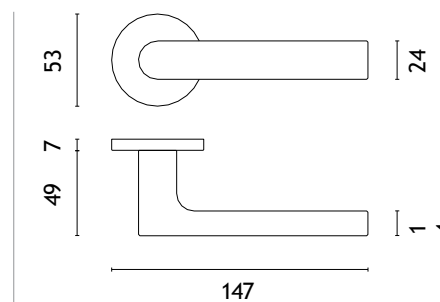

MSN
nickel

MSB
titanium

 The door handle is available in a window version (page 314)

REWA

rosette R SLIM 7MM

model

matching rosettes

door handle
code: ST REWA R 7S