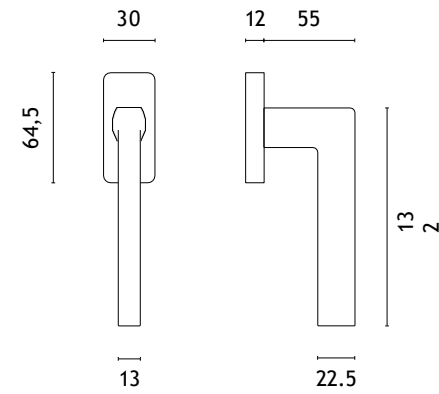

EURA

STILE

model

finish

window handle
code: ST O EURA Q

CP
polished chrome

PSC
satin chrome

BLACK
matt black

MSN
nickel

MSB
titanium

The window handle is available in a door version (page 233)

*When ordering, please specify the side of the window handle: right (R) or left (L).