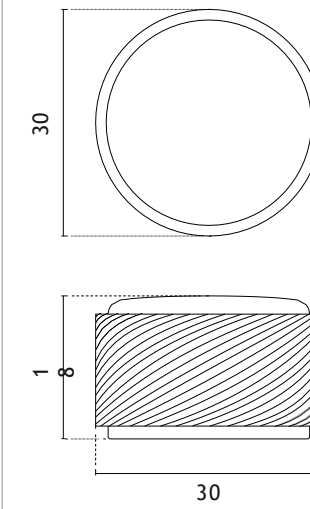

The set includes a door handle (page 75)

The set includes a door knob (page 278)

model

finish

furniture pull
code: AS 1061

BK
matt black

The set includes a door handle (page 75)

The set includes a door knob (page 278)