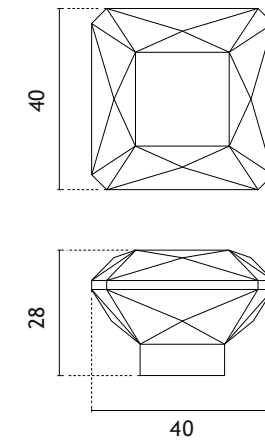

model

finish

furniture pull
code: AS 1065-S

LC/BK
polished chrome/black crystal

The set includes a door knob (page 284)