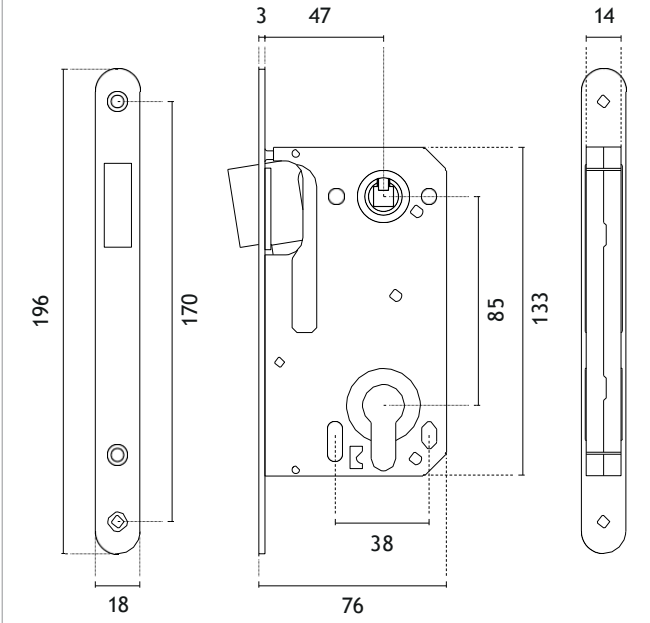

Magnetic lock 2868 insert 85

model finish

magnetic lock
code: 3W ZAM 2868

03
polished chrome

36
nickel

153
matt black

LG PVD
polish gold

WH
matt white