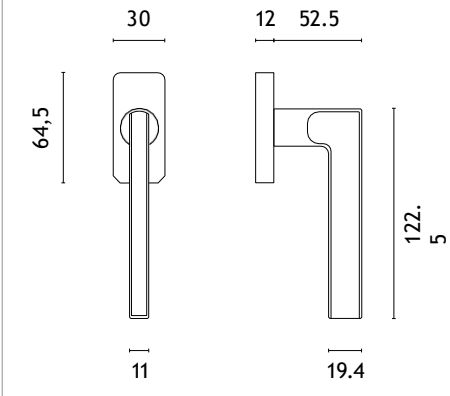

model

finish

window handle
code: ST O SIRA Q

The window handle is available in a door version (page 243)

*When ordering, please specify the side of the window handle: right (R) or left (L).