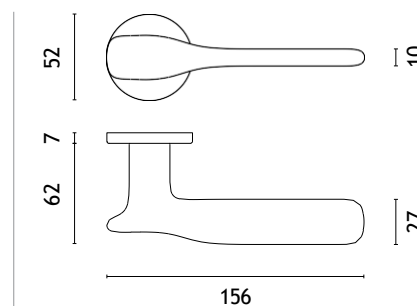

ORCHIDE

rosette R SLIM 7MM

model

matching rosettes

door handle
code: AS ORCHIDE R 7S

key ecutcheon
code: AS R 7S OB

euro ecutcheon
code: AS R 7S PZ

bathroom turn
code: AS R 7S WC

finish

LC
polished chrome

SC
satin chrome

BK
matt black

LG
polish gold

KG
matt gold

Finalist of the competition Dobry Wzór 2018