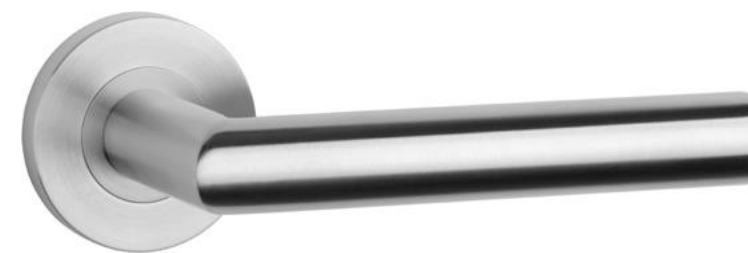

euro ecutcheon
code: SM OVAL 1711 PZ

bathroom turn
code: SM OVAL 1712 WC /
SM OVAL 1713 WC W/Z

finish

16
stainless steel

OVAL 1740

rosette PRO 8MM

model

matching rosettes