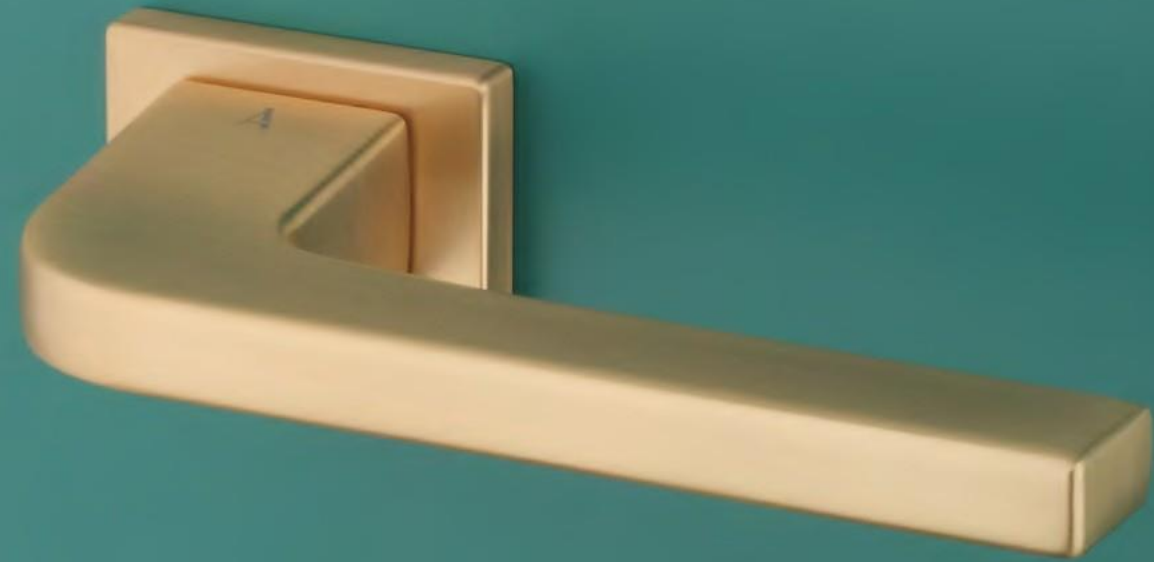

ISMENA RT

rosette RT SLIM 7MM

model

matching rosettes

door handle
code: AS ISMENA RT 7S

key ecutcheon
code: AS RT 7S OB

euro ecutcheon
code: AS QRT 7S PZ

bathroom turn
code: AS RT 7S WC

finish

LC
polished chrome

SC
satin chrome

BK
matt black

LG*
polish gold

KG
matt gold

* Till end of stock.