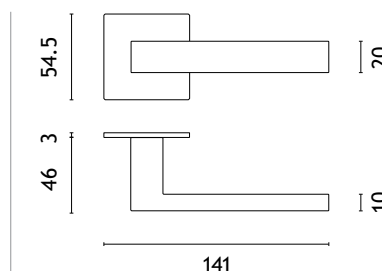

bathroom turn
code: SM KVADRAT 1712 WC /
SM KVADRAT 1713 WC W/Z

finish

16
stainless steel

KVADRAT 1760

rosette ULTRA SLIM 3MM

model

matching rosettes

door handle