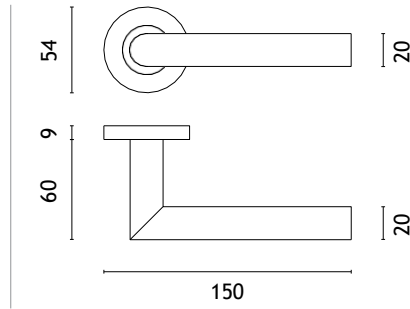

OVAL 1701

model

matching rosettes

door handle
code: SM OVAL 1701

key ecutcheon
code: SM OVAL 1710 OB

euro ecutcheon
code: SM OVAL 1711 PZ

bathroom turn
code: SM OVAL 1712 WC /
SM OVAL 1713 WC W/Z

finish

16
stainless steel

F5
matt black