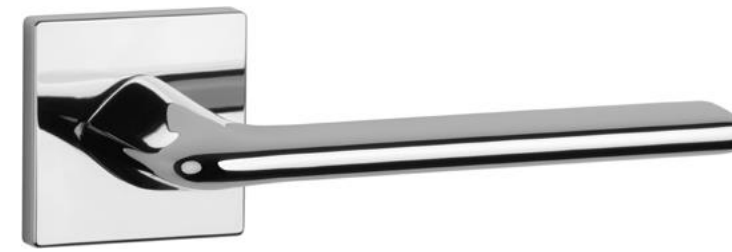

LILA

rosette Q SLIM 7MM

model

matching rosettes

door handle
code: AS LILA Q 75

key ecutcheon
code: AS Q 75 OB

euro ecutcheon
code: AS Q 75 PZ

bathroom turn
code: AS Q 75 WC

finish

LC
polished chrome

SC
satin chrome

BK
matt black

LG
polish gold

KG
matt gold

SNM
nickel

GYM
graphite