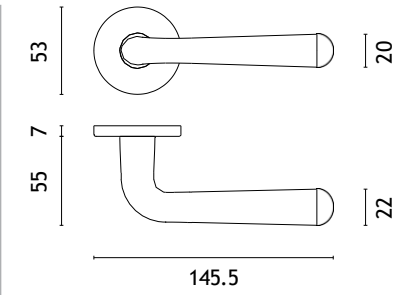

IRGA

rosette R SLIM 7MM

model

matching rosettes

door handle
code: AT IRGA R 7S

key ecutcheon
code: AT R 7S OB

euro ecutcheon
code: AT R 7S PZ

bathroom turn
code: AT R 7S WC

finish

CP
polished chrome

MSC
satin chrome

BLACK
matt black

WHITE
matt white

GOLD PVD
polish gold

GOLD SATIN
matt gold

The door handle is available in a window version (page 296)