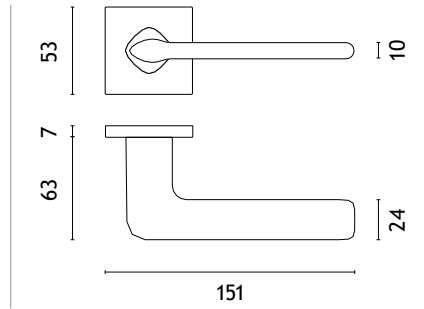

TOBA

rosette Q SLIM 7MM

STILE

model

matching rosettes

door handle
code: ST TOBA Q 7S

key ecutcheon
code: ST Q 7S OB

euro ecutcheon
code: ST Q 7S PZ

bathroom turn
code: ST Q 7S WC

finish

PSC
satin chrome

BLACK
matt black

MSN
nickel

MSB
titanium

The door handle is available in a window version (page 329)