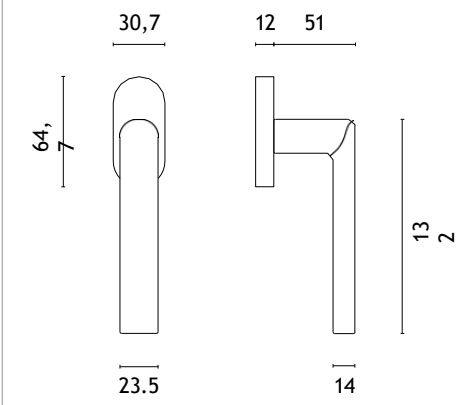

model

finish

window handle
code: AT O SILENA R

CP
polished chrome

MSC
satin chrome

BLACK
matt black

GOLD PVD
polish gold

The window handle is available in a door version (page 113)

*When ordering, please specify the side of the window handle: right (R) or left (L).