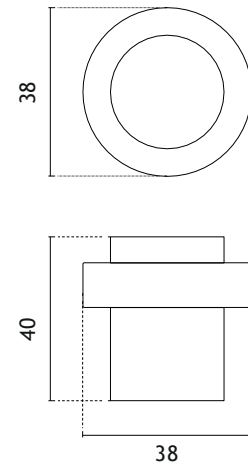

model

finish

door bumper
code: SH 1718

16
stainless steel

F5
matt black

GOLD PVD
polish gold

WH
matt white

BS PVD
basalt

PN PVD
copper