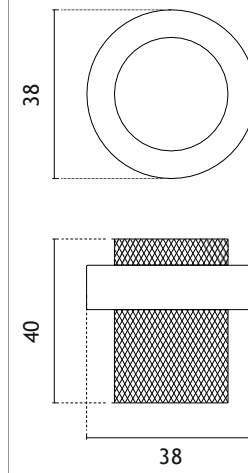

model

finish

door bumper
code: SH 1721

F5
matt black

BS PVD
basalt

PN PVD
copper