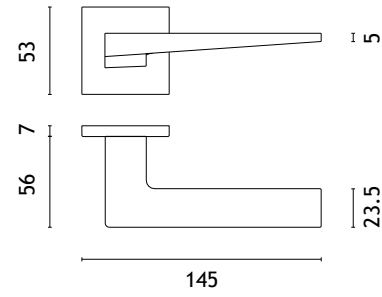

MSN
nickel

MSB
titanium

 The door handle is available in a window version (page 318)

EDA

rosette Q SLIM 7MM

STILE

model

matching rosettes