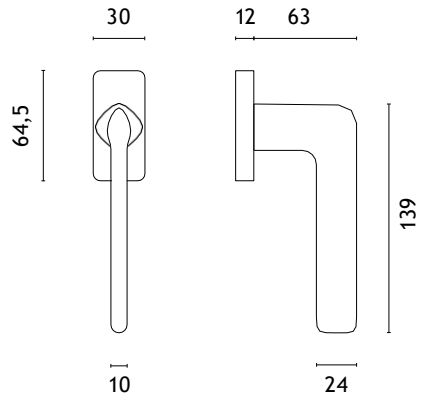

model

finish

window handle
code: ST O TOBA Q

PSC
satin chrome

BLACK
matt black

MSN
nickel

MSB
titanium

The window handle is available in a door version (page 245)

*When ordering, please specify the side of the window handle: right (R) or left (L).