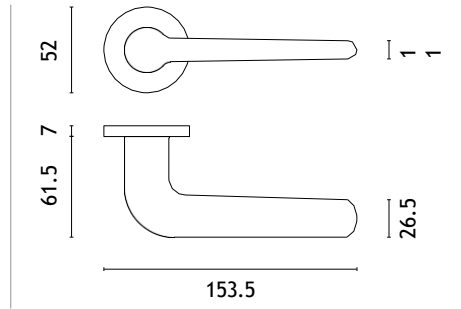

AZALIA

rosette R SLIM 7MM