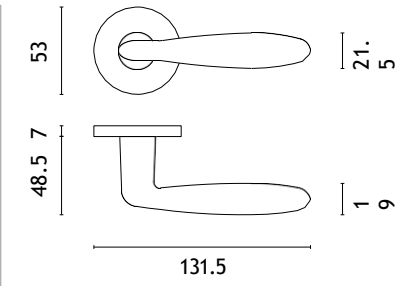

VERBENA

rosette R SLIM 7MM

APRILE

model

matching rosettes

door handle
code: AT VERBENA R 7S

key ecutcheon
code: AT R 7S OB

euro ecutcheon
code: AT R 7S PZ

bathroom turn
code: AT R 7S WC

finish

CP
polished chrome

MSC
satin chrome

BLACK
matt black

The door handle is available in a window version (page 302)