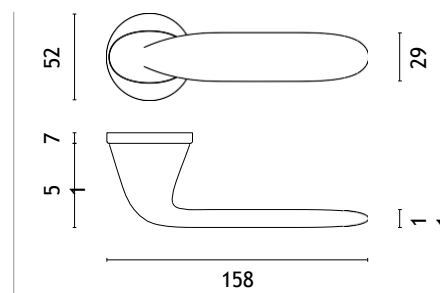

KG
matt gold

SNM
nickel

GYM
graphite

The project received the Laureate statuette and the Good Design Emblem 2023 in the Home - Interior Design category.

PEONIA

rosette R SLIM 7MM

model

matching rosettes