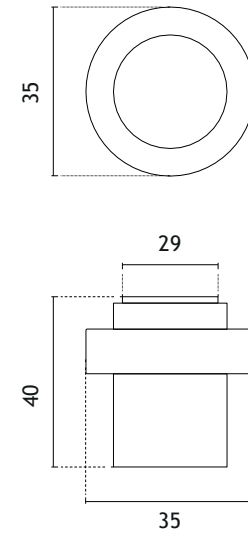

model

finish

door bumper
code: AS DS27

LC
polished chrome

SC
satin chrome

BK
matt black

LG
polish gold

LG PVD
polish gold

KG
matt gold

PN
copper