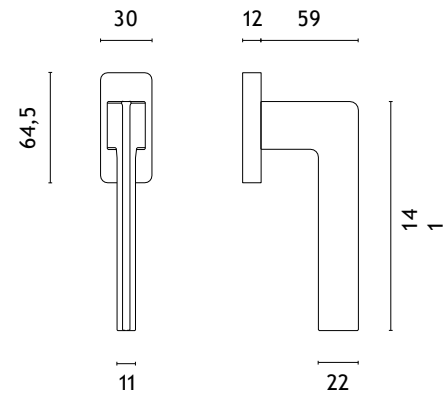

model

finish

window handle
code: ST O OMA Q

The window handle is available in a door version (page 241)

*When ordering, please specify the side of the window handle: right (R) or left (L).