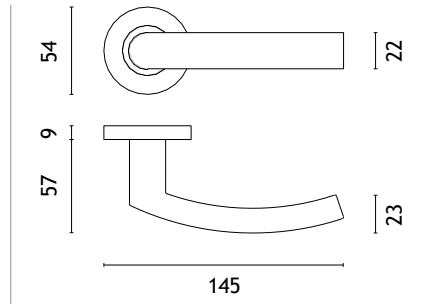

OVAL 1706

model

matching rosettes

door handle
code: SM OVAL 1706

key ecutcheon
code: SM OVAL 1710 OB

euro ecutcheon
code: SM OVAL 1711 PZ

bathroom turn
code: SM OVAL 1712 WC /
SM OVAL 1713 WC W/Z

finish

16
stainless steel