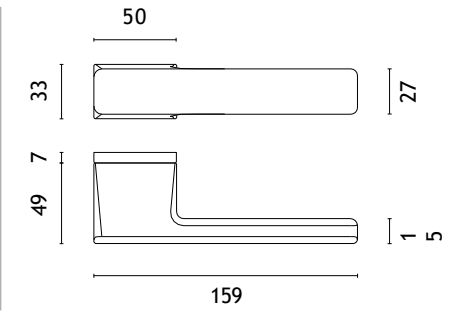

LC
polished chrome

SC
satin chrome

BK
matt black

BRISA

rosette RTH SLIM 7MM

model

matching rosettes

key ecutcheon
code: AS RT 7S OB