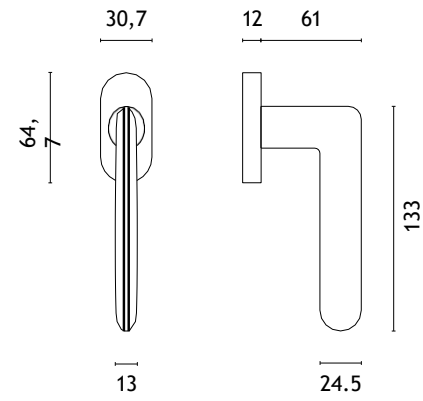

model

finish

window handle
code: ST O AVA R

The window handle is available in a door version (page 220)

*When ordering, please specify the side of the window handle: right (R) or left (L).