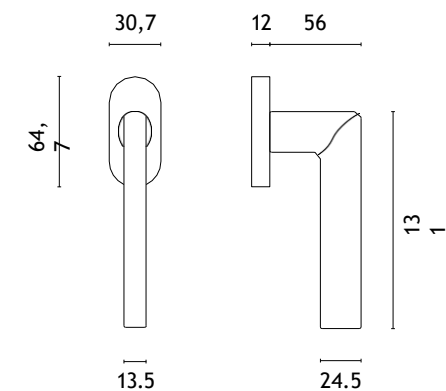

model finish

window handle
code: AT O KALMIA R

CP
polished chrome

MSC
satin chrome

BLACK
matt black

WHITE
matt white

GOLD PVD
polish gold

GOLD SATIN
matt gold

The window handle is available in a door version (page 73)

*When ordering, please specify the side of the window handle: right (R) or left (L).