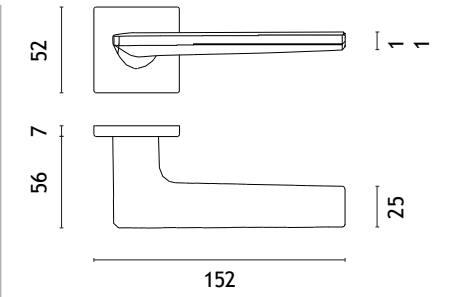

rosette Q SLIM 7MM

model

matching rosettes

door handle
code: AS LUNARIA Q 75

key ecutcheon
code: AS Q 75 OB

euro ecutcheon
code: AS Q 75 PZ

bathroom turn
code: AS Q 75 WC

finish