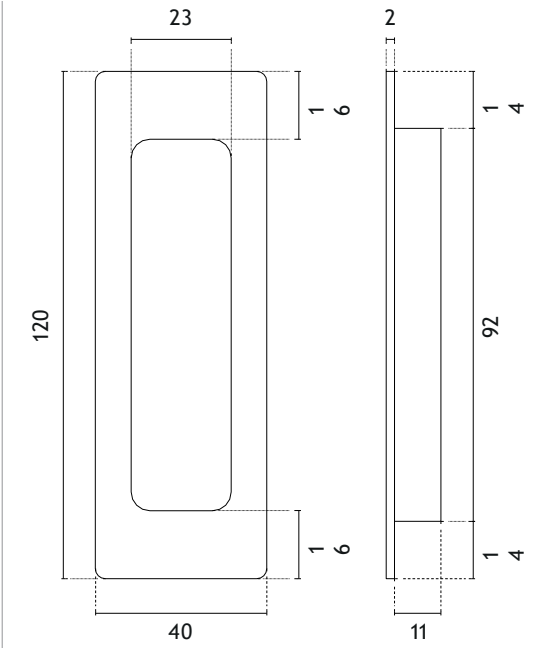

model

finish

sliding door pull
code: SH 1716

16
stainless steel

F5
matt black

GOLD PVD
polish gold

WH
matt white

BS PVD
basalt

PN PVD
copper