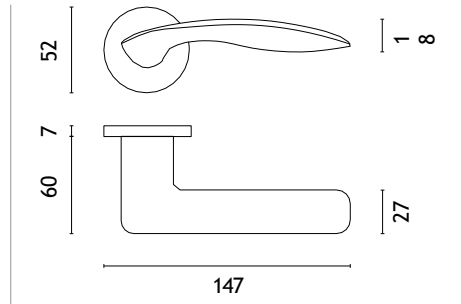

ROBINIA

rosette R SLIM 7MM