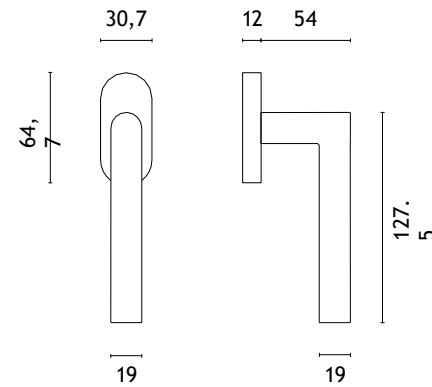

model

finish

window handle
code: ST O YUZA R

The window handle is available in a door version (page 227)

*When ordering, please specify the side of the window handle: right (R) or left (L).