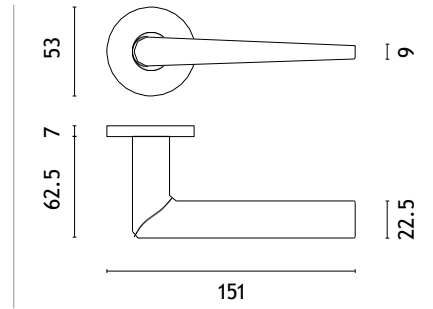

MSN
nickel

MSB
titanium

 The door handle is available in a window version (page 312)

SALTA

rosette R SLIM 7MM

STILE

model

matching rosettes