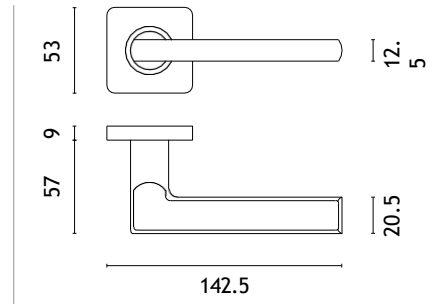

KVADRAT 1702

model

matching rosettes

key ecutcheon
code: SM KVADRAT
1710 OB

euro ecutcheon
code: SM KVADRAT
1711 PZ

bathroom turn
code: SM KVADRAT 1712 WC /
SM KVADRAT 1713 WC W/Z

door handle
code: SM KVADRAT 1702

finish

16
stainless steel