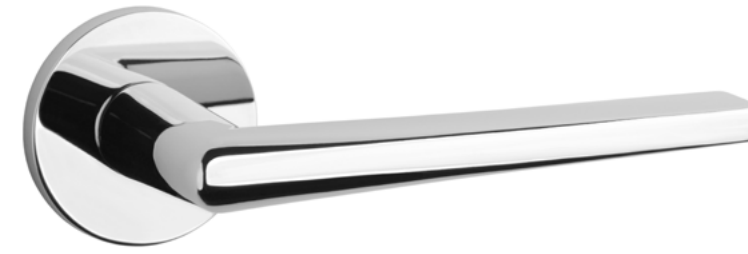

MSN
nickel

MSB
titanium

 The door handle is available in a window version (page 312)

SALTA

rosette R SLIM 7MM

STILE

model

matching rosettes