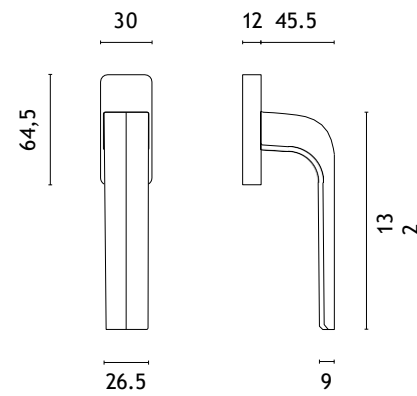

JENA

STILE

model

finish

window handle
code: ST O JENA Q

CP
polished chrome

PSC
satin chrome

BLACK
matt black

The window handle is available in a door version (page 235)

*When ordering, please specify the side of the window handle: right (R) or left (L).