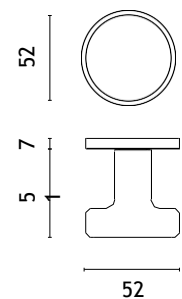

RUTA

rosette R SLIM 7MM

APRILE

model

matching rosettes

door knob
code: AT RUTA R 7S

key ecutcheon
code: AT R 7S OB

euro ecutcheon
code: AT R 7S PZ

bathroom turn
code: AT R 7S WC

finish

CP
polished chrome

MSC
satin chrome

BLACK
matt black

WHITE
matt white

GOLD PVD
polish gold

GOLD SATIN
matt gold