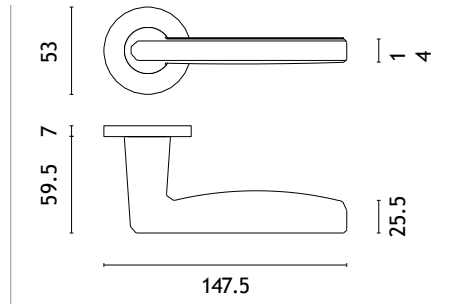

LG
polish gold

GYM
graphite

LUNA

rosette R SLIM 7MM

model

matching rosettes

door handle
code: AT LUNA R 7S

key ecutcheon
code: AT R 7S OB