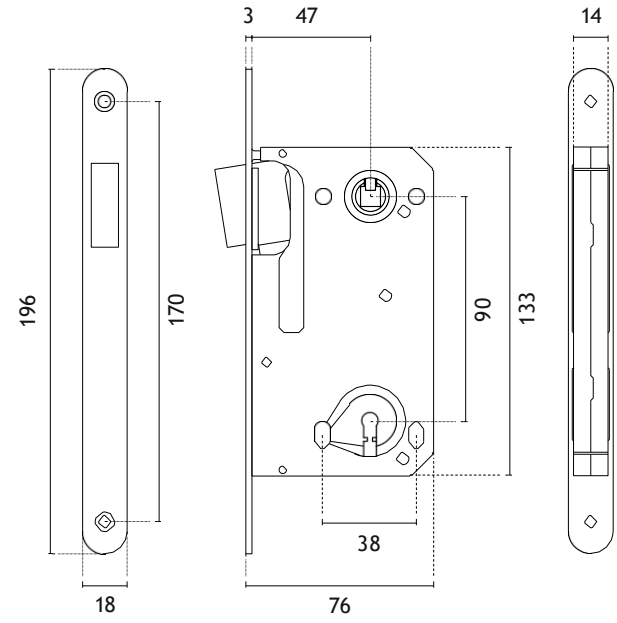

Magnetic lock 2867 key 90

model finish

magnetic lock
code: 3W ZAM 2867

03
polished chrome

36
nickel

153
matt black

LG PVD
polish gold

WH
matt white