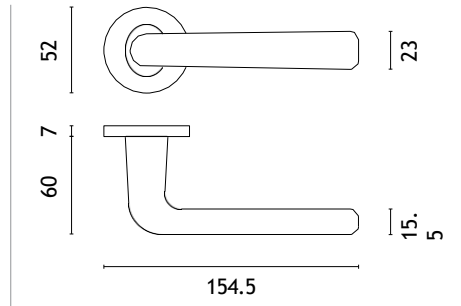

bathroom turn
code: AS R 75 WC

door handle
code: AS TIARELLA R 75

finish

LG
polish gold

TULIPA

rosette R SLIM 7MM

model

matching rosettes