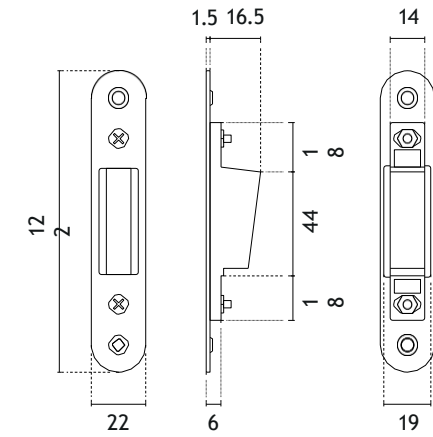

Adjustable hitch plate 2870

model

finish

hitch plate
code: 3W ZAM 2870

03
polished chrome

36
nickel

153
matt black

LG PVD
polish gold

WH
matt white