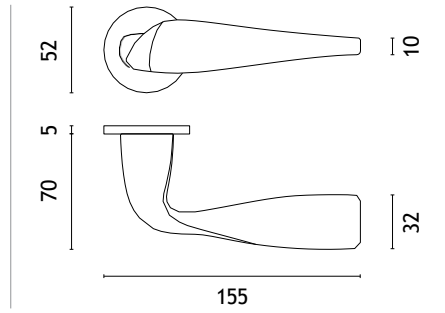

PETUNIA

rosette R SUPER SLIM 5MM

model

matching rosettes

door handle
code: AS PETUNIA R 55

key ecutcheon
code: AS R 55 OB

euro ecutcheon
code: AS R 55 PZ

bathroom turn
code: AS R 55 WC

finish

LC
polished chrome

LG
polish gold

KG
matt gold