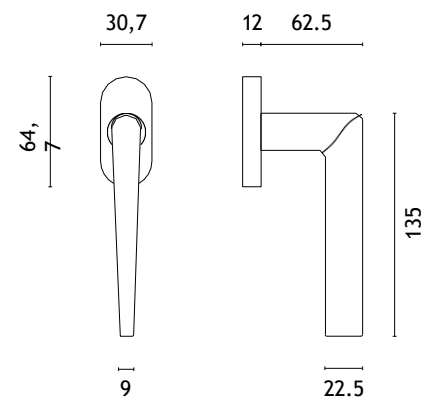

SALTA

STILE

model

finish

window handle
code: ST O SALTA R

CP
polished chrome

PSC
satin chrome

BLACK
matt black

MSN
nickel

MSB
titanium

The window handle is available in a door version (page 221)

*When ordering, please specify the side of the window handle: right (R) or left (L).