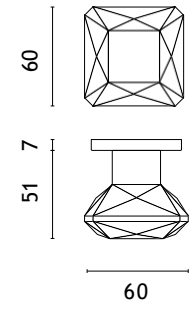

QUINCE

rosette Q SLIM 7MM

model

matching rosettes

door knob
code: AS QUINCE Q 75

key ecutcheon
code: AS Q 75 OB

euro ecutcheon
code: AS Q 75 PZ

bathroom turn
code: AS Q 75 WC