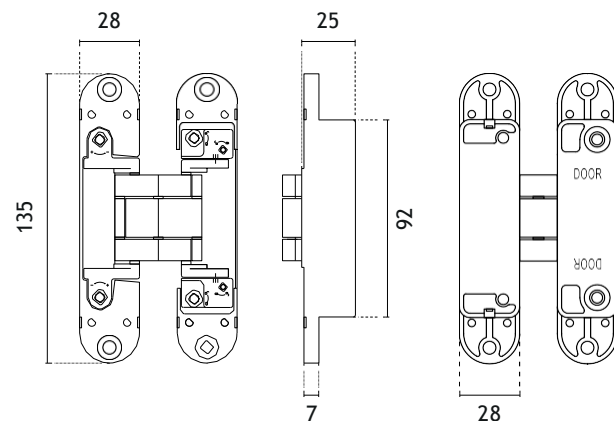

Hinge 3D

model

finish

hinge
code: AS S-HG 60A 3D

96
satin chrome

153
matt black

Hinge plate 3D

model

finish

hinge plate
code: AS S-HG 60 3D