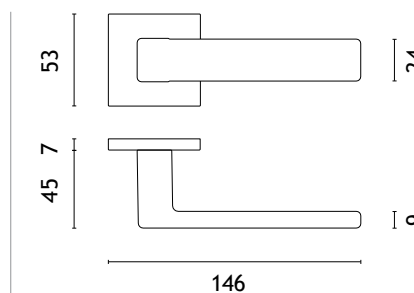

MIIA

rosette Q SLIM 7MM

STILE

model

matching rosettes

door handle
code: ST MIIA Q 75

key ecutcheon
code: ST Q 75 OB

euro ecutcheon
code: ST Q 75 PZ