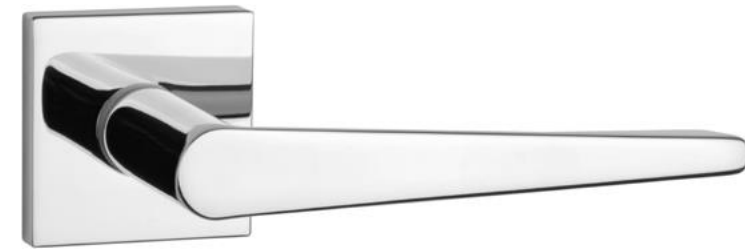

finish

CP
polished chrome

MSC
satin chrome

BLACK
matt black

GOLD PVD
polish gold

The door handle is available in a window version (page 303)

ARNICA Q

rosette Q SLIM 7MM