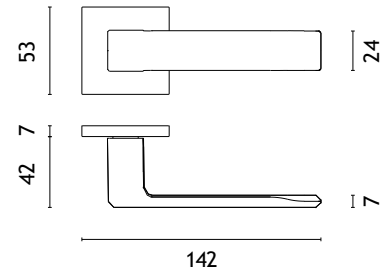

HIRA

rosette Q SLIM 7MM

STILE

model

matching rosettes

door handle
code: ST HIRA Q 7S

key ecutcheon
code: ST Q 7S OB

euro ecutcheon
code: ST Q 7S PZ

bathroom turn
code: ST Q 7S WC

finish

CP
polished chrome

PSC
satin chrome

BLACK
matt black

MSN
nickel

MSB
titanium

The door handle is available in a window version (page 321)