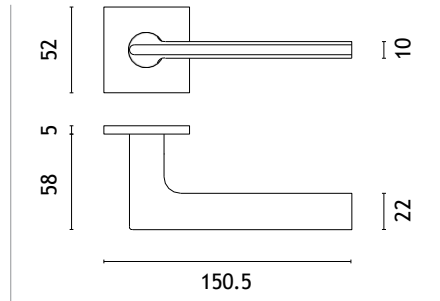

PN PVD
copper

SALVIA

rosette Q SUPER SLIM 5MM

model

matching rosettes

door handle
code: AS SALVIA Q 55

key ecutcheon
code: AS Q 55 OB

euro ecutcheon
code: AS Q 55 PZ