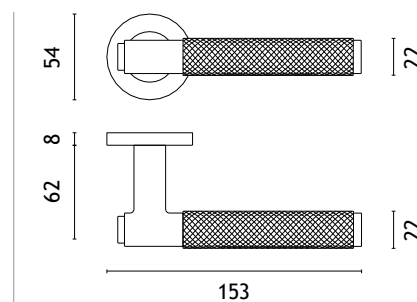

WH
matt white

OVAL 1741

rosette PRO 8MM

model

matching rosettes

door handle
code: SH OVAL 1741 PRO 8MM

key ecutcheon
code: SH OVAL PRO 8MM
1710 OB

euro ecutcheon
code: SH OVAL PRO 8MM
1711 PZ