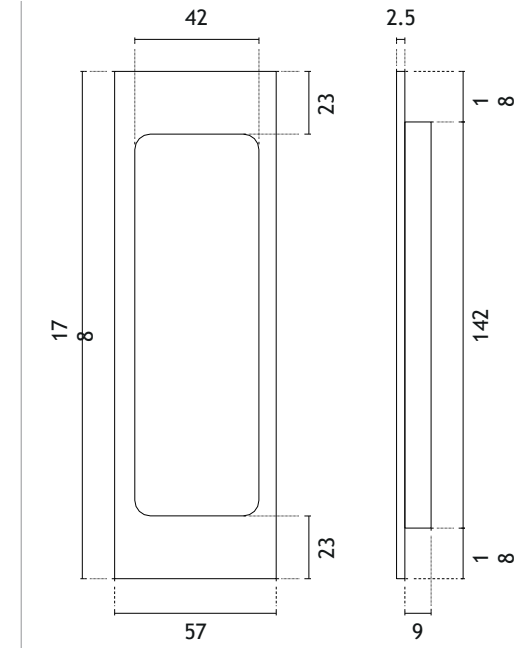

model

finish

sliding door pull
code: AS HD 240

BK
matt black / leather

KG
matt gold /leather