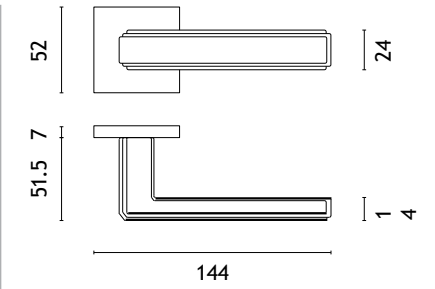

The door handle is available in a window version (page 309)

RAFLESIA

rosette Q SLIM 7MM

model

matching rosettes

door handle
code: AS RAFLESIA Q 7S

key ecutcheon
code: AS Q 7S OB

euro ecutcheon
code: AS Q 7S PZ