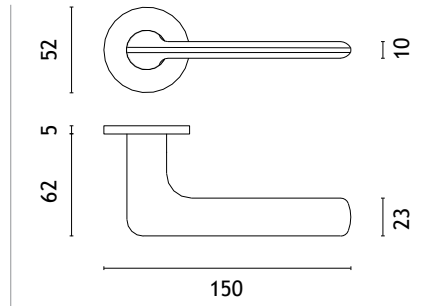

VIOLA

rosette R SUPER SLIM 5MM

model

matching rosettes

door handle
code: AS VIOLA R 5S

key ecutcheon
code: AS R 5S OB

euro ecutcheon
code: AS R 5S PZ

bathroom turn
code: AS R 5S WC

finish

LC
polished chrome

BK
matt black

WH
matt white

LG
polish gold

KG
matt gold

PN PVD
copper

DSC
brushed chrome

SNM
nickel

GYM
graphite