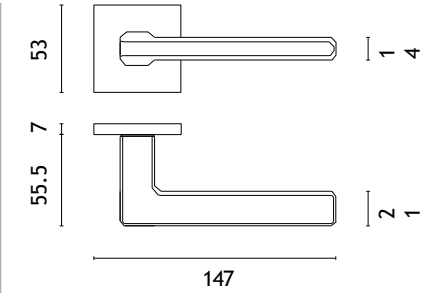

ARTA

rosette Q SLIM 7MM

STILE

model

matching rosettes

door handle code: ST ARTA Q 7S	key ecutcheon code: ST Q 7S OB	euro ecutcheon code: ST Q 7S PZ
	bathroom turn code: ST Q 7S WC	

finish

The door handle is available in a window version (page 318)