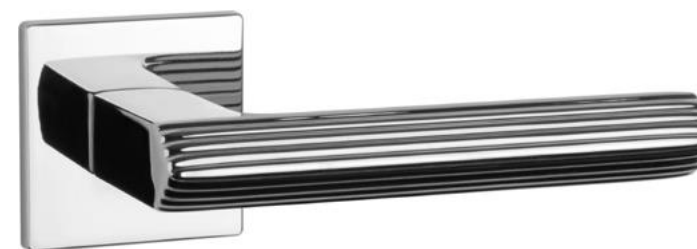

LARICE

rosette Q SUPER SLIM 5MM

model

matching rosettes

door handle
code: AS LARICE Q 5S

key ecutcheon
code: AS Q 5S OB

euro ecutcheon
code: AS Q 5S PZ

bathroom turn
code: AS Q 5S WC

finish

LC
polished chrome

LG
polish gold

KG
matt gold

Finalist of the competition Dobry Wzór 2019