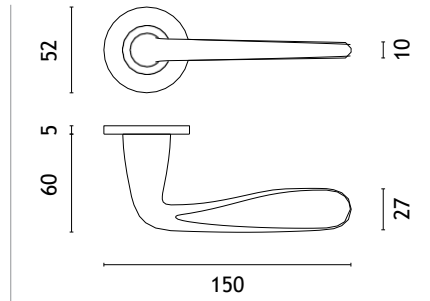

Design
MAJA GANSZYNIEC

HIACYNTA

rosette R SUPER SLIM 5MM

APRILE

model

matching rosettes

door handle
code: AS HIACYNTA R 5S

key ecutcheon
code: AS R 5S OB

euro ecutcheon
code: AS R 5S PZ

bathroom turn
code: AS R 5S WC

finish

LC
polished chrome

SC
satin chrome

BK
matt black

LG
polish gold

KG
matt gold

PN PVD
copper