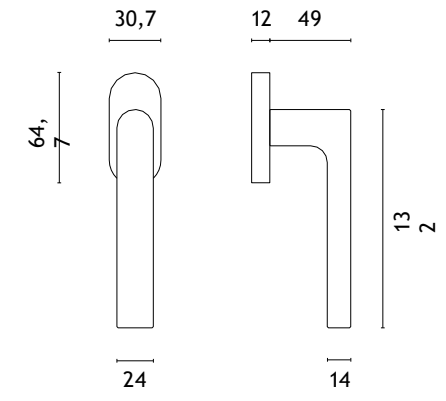

CP
polished chrome

PSC
satin chrome

BLACK
matt black

MSN
nickel

MSB
titanium

The window handle is available in a door version (page 220)

*When ordering, please specify the side of the window handle: right (R) or left (L).