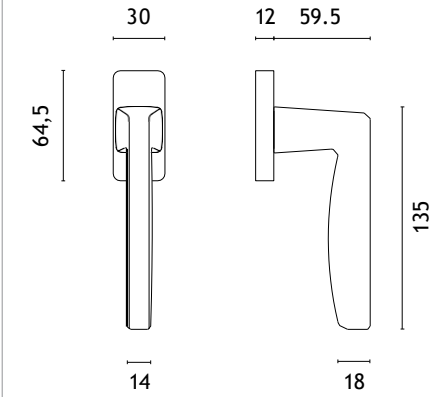

ERBA

APRILE

model

finish

window handle
code: AT O ERBA Q

CP
polished chrome

MSC
satin chrome

BLACK
matt black

GOLD PVD
polish gold

The window handle is available in a door version (page 137)

*When ordering, please specify the side of the window handle: right (R) or left (L).