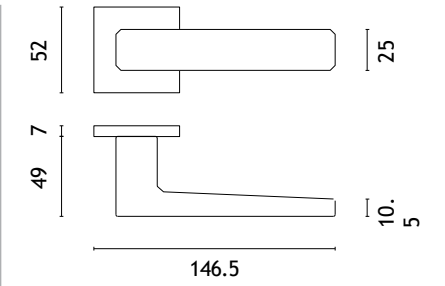

BLACK
matt black

GOLD PVD
polish gold

 The door handle is available in a window version (page 305)

ERICA

rosette Q SLIM 7MM

model

door handle
code: AS ERICA Q 7S

matching rosettes