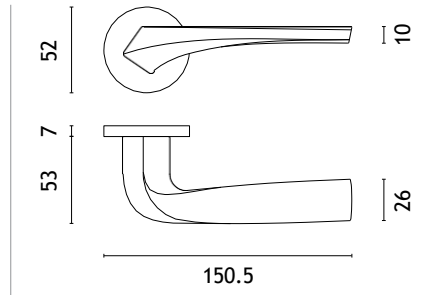

DALIA

rosette R SLIM 7MM

model

matching rosettes

door handle
code: AS DALIA R 7S

key ecutcheon
code: AS R 7S OB

euro ecutcheon
code: AS R 7S PZ

bathroom turn
code: AS R 7S WC

finish

LC
polished chrome

SC
satin chrome

BK
matt black

LG
polish gold

KG
matt gold

PN PVD
copper