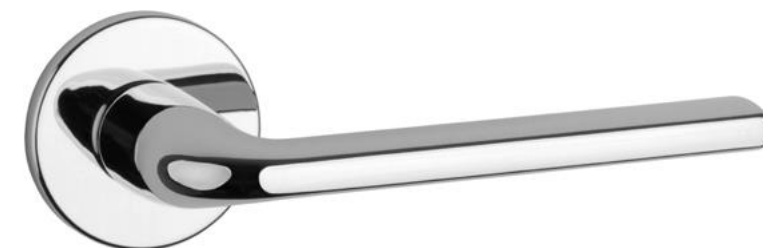

OLEANDRO

rosette R SLIM 7MM

APRILE

model

matching rosettes

door handle
code: AT OLEANDRO R 75

key ecutcheon
code: AT R 75 OB

euro ecutcheon
code: AT R 75 PZ