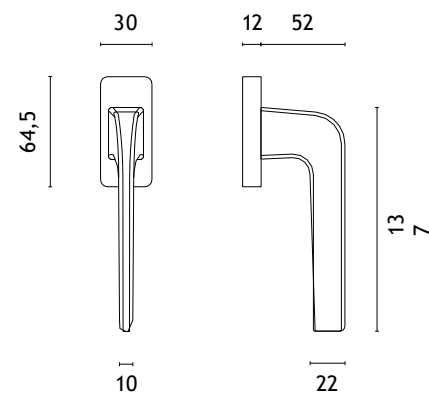

NAKA

STILE

model

finish

window handle
code: ST O NAKA Q

CP
polished chrome

PSC
satin chrome

BLACK
matt black

MSN
nickel

MSB
titanium

The window handle is available in a door version (page 239)

*When ordering, please specify the side of the window handle: right (R) or left (L).