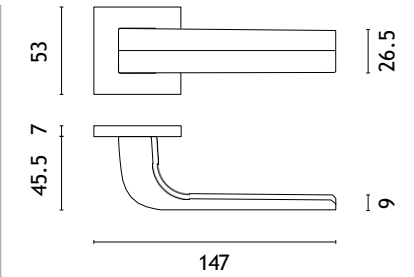

MSB
titanium

 The door handle is available in a window version (page 321)

JENA

rosette Q SLIM 7MM

STILE

model

matching rosettes

door handle
code: ST JENA Q 7S