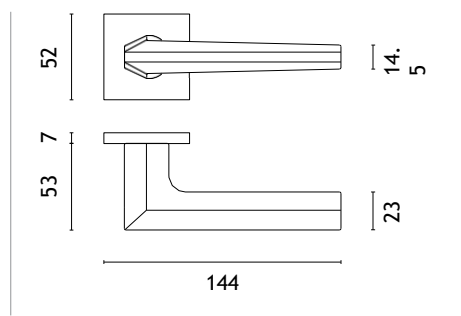

LG*
polish gold

LG PVD
polish gold

KG
matt gold

* Till end of stock.

JASMINA

rosette Q SLIM 7MM

model

matching rosettes