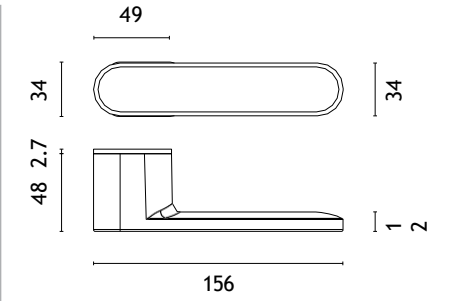

GUAVA

rosette RTH LOCK