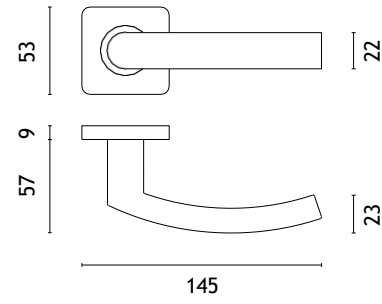

KVADRAT 1706

model

matching rosettes

door handle
code: SM KVADRAT 1706

key ecutcheon
code: SM KVADRAT
1710 OB

euro ecutcheon
code: SM KVADRAT
1711 PZ

bathroom turn
code: SM KVADRAT 1712 WC /
SM KVADRAT 1713 WC W/Z

finish

16
stainless steel