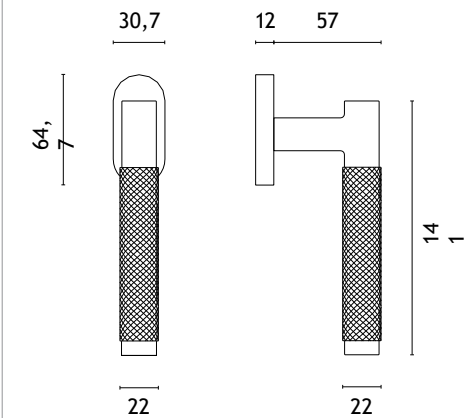

model

finish

window handle
code: AT O MOLINIA R

The window handle is available in a door version (page 91)

*When ordering, please specify the side of the window handle: right (R) or left (L).