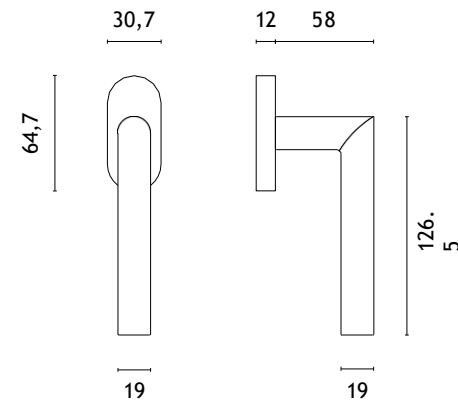

ARABIS R

APRILE

model

finish

window handle
code: AT O ARABIS R

CP
polished chrome

MSC
satin chrome

BLACK
matt black

WHITE
matt white

GOLD PVD
polish gold

GOLD SATIN
matt gold

The window handle is available in a door version (page 37)

*When ordering, please specify the side of the window handle: right (R) or left (L).