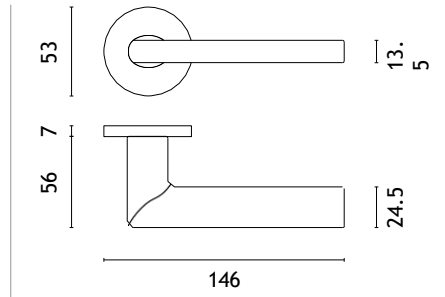

KALMIA

rosette R SLIM 7MM

model

matching rosettes

door handle
code: AT KALMIA R 7S

key ecutcheon
code: AT R 7S OB

euro ecutcheon
code: AT R 7S PZ

bathroom turn
code: AT R 7S WC

finish

CP
polished chrome

MSC
satin chrome

BLACK
matt black

WHITE
matt white

GOLD PVD
polish gold

GOLD SATIN
matt gold

The door handle is available in a window version (page 297)