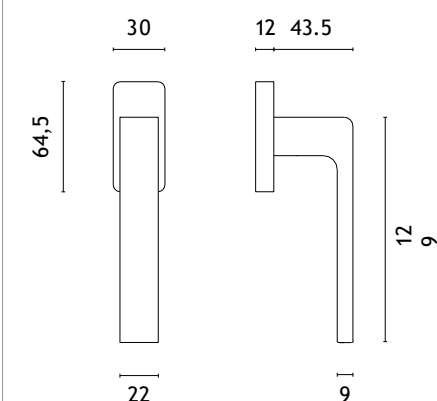

MSC
satin chrome

BLACK
matt black

WHITE
matt white

GOLD PVD
polish gold

The window handle is available in a door version (page 169)

*When ordering, please specify the side of the window handle: right (R) or left (L).