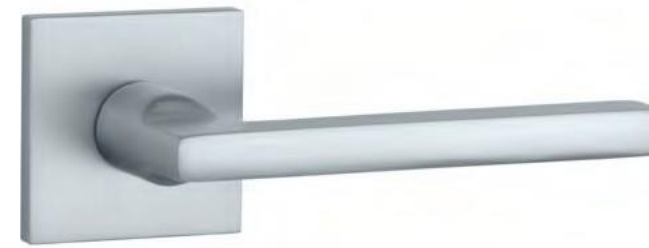

SIRA

rosette Q SLIM 7MM

STILE

model

matching rosettes

door handle
code: ST SIRA Q 75

key ecutcheon
code: ST Q 75 OB

euro ecutcheon
code: ST Q 75 PZ

bathroom turn
code: ST Q 75 WC

finish

PSC
satin chrome

BLACK
matt black

MSN
nickel

MSB
titanium

The door handle is available in a window version (page 327)