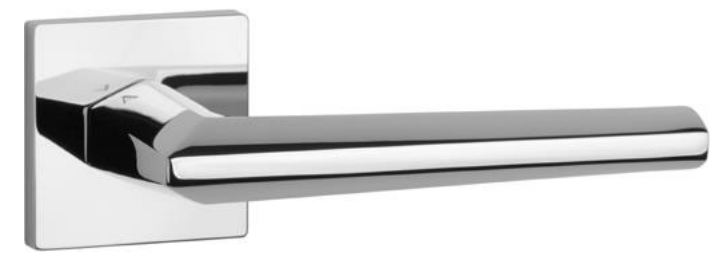

LG*
polish gold

LG PVD
polish gold

KG
matt gold

* Till end of stock.

JASMINA

rosette Q SLIM 7MM

model

matching rosettes