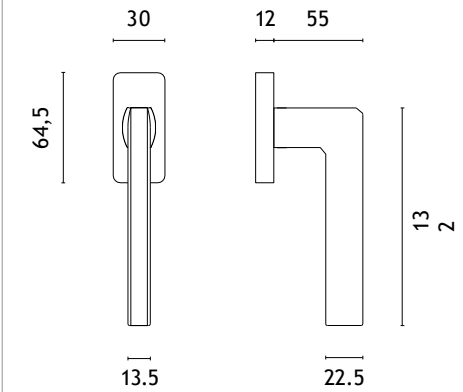

PYROLA

APRILE

model

finish

window handle
code: AT O PYROLA Q

CP
polished chrome

MSC
satin chrome

BLACK
matt black

WHITE
matt white

GOLD PVD
polish gold

The window handle is available in a door version (page 169)

*When ordering, please specify the side of the window handle: right (R) or left (L).