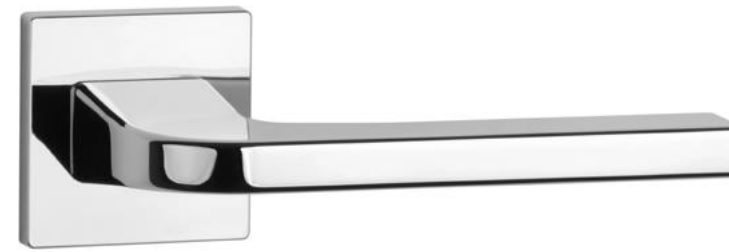

finish

DSC
brushed chrome

SNM
nickel

GYM
graphite

ISMENA Q

rosette Q SLIM 7MM

model

matching rosettes