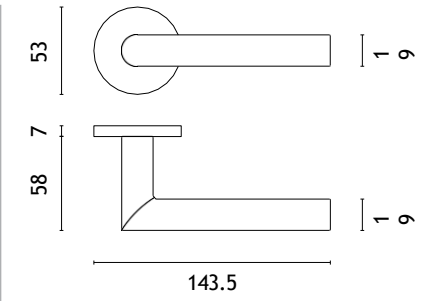

ARABIS R

rosette R SLIM 7MM

model

matching rosettes

door handle
code: AT ARABIS R 75

key ecutcheon
code: AT R 75 OB

euro ecutcheon
code: AT R 75 PZ

bathroom turn
code: AT R 75 WC

finish

CP
polished chrome

MSC
satin chrome

BLACK
matt black

WHITE
matt white

GOLD PVD
polish gold

GOLD SATIN
matt gold

The door handle is available in a window version (page 290)