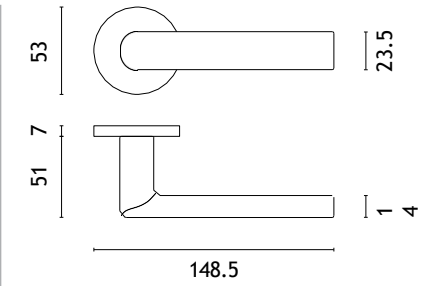

SILENA

rosette R SLIM 7MM

model

matching rosettes

door handle
code: AT SILENA R 7S

key ecutcheon
code: AT R 7S OB

euro ecutcheon
code: AT R 7S PZ

bathroom turn
code: AT R 7S WC

finish

CP
polished chrome

MSC
satin chrome

BLACK
matt black

GOLD PVD
polish gold

The door handle is available in a window version (page 301)