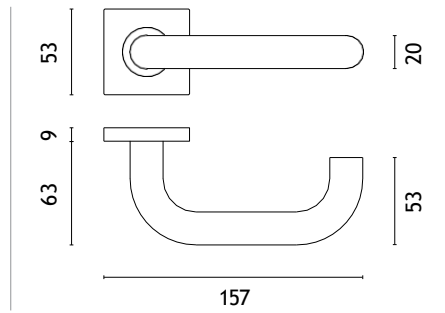

key ecutcheon
code: SM KVADRAT
1710 OB

euro ecutcheon
code: SM KVADRAT
1711 PZ

bathroom turn
code: SM KVADRAT 1712 WC /
SM KVADRAT 1713 WC W/Z

finish

16
stainless steel

KVADRAT 1704

model

matching rosettes