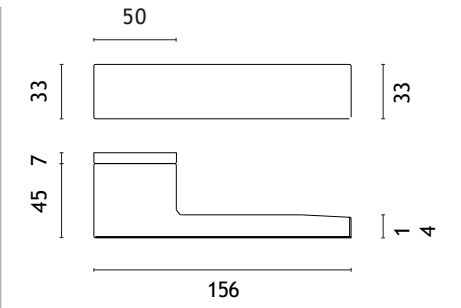

KG
matt gold

SNM
nickel

GYM
graphite

CARLINA

rosette RTH SLIM 7MM

model

matching rosettes

door handle
code: AS CARLINA RTH 7S