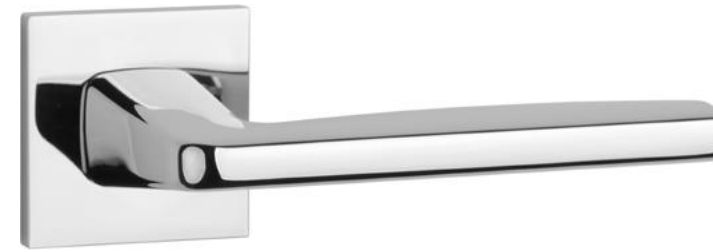

key ecutcheon
code: AS Q75 OB

euro ecutcheon
code: AS Q75 PZ

bathroom turn
code: AS Q75 WC

finish

BK / BLACK LEATHER
matt black / black leather

ERBA

rosette Q SLIM 7MM

model