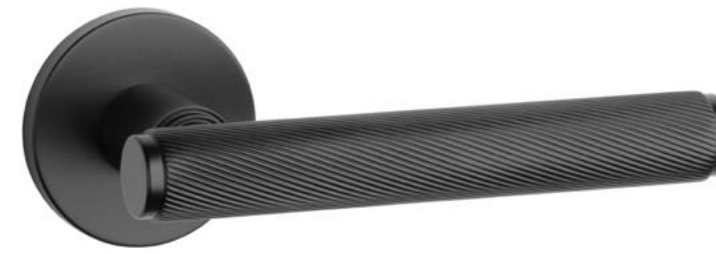

KERRIA

rosette R SLIM 7MM

model

matching rosettes

door handle
code: AS KERRIA R 7S

key ecutcheon
code: AS R 7S OB

euro ecutcheon
code: AS R 7S PZ

bathroom turn
code: AS R 7S WC