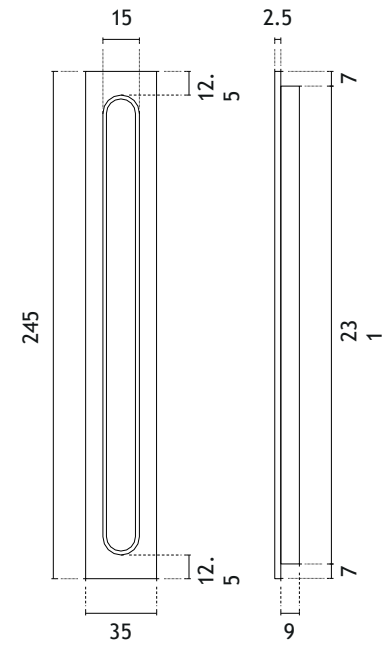

sliding door pull
code: AT 7040

CP
polished chrome

MSC
satin chrome

BLACK
matt black

MSN
nickel

MSB
titanium

GOLD PVD
polish gold

GOLD SATIN
matt gold