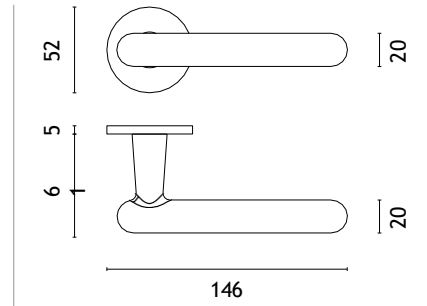

Design
KRYSTIAN KOWALSKI

**must
have**
SELECTED BY LUXE DESIGN FESTIVAL 2023

ASTERIA

rosette R SUPER SLIM 5MM

APRILE

model

matching rosettes

door handle
code: AS ASTERIA R 5S

key ecutcheon
code: AS R 5S OB

euro ecutcheon
code: AS R 5S PZ

bathroom turn
code: AS R 5S WC

finish

LC
polished chrome

BK
matt black

LG
polish gold

Finalist of the competition Must Have 2023