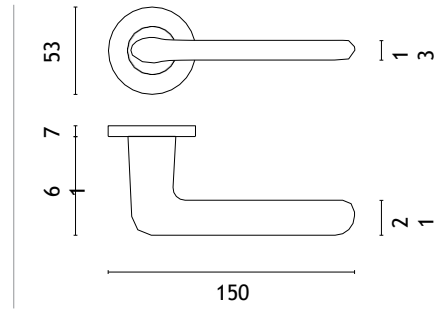

The door handle is available in a window version (page 313)

UTA

rosette R SLIM 7MM

STILE

model

matching rosettes

door handle
code: ST UTA R 7S

key ecutcheon
code: ST R 7S OB