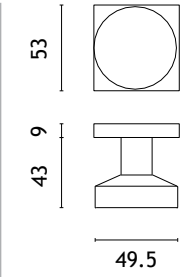

KVADRAT 1705

model

matching rosettes

door knob
code: SM KVADRAT 1705

key ecutcheon
code: SM KVADRAT 1710 OB

euro ecutcheon
code: SM KVADRAT 1711 PZ

bathroom turn
code: SM KVADRAT 1712 WC /
SM KVADRAT 1713 WC W/Z

finish

16
stainless steel

F5
matt black

* One-sided door knob intended for assembly with a door handle.